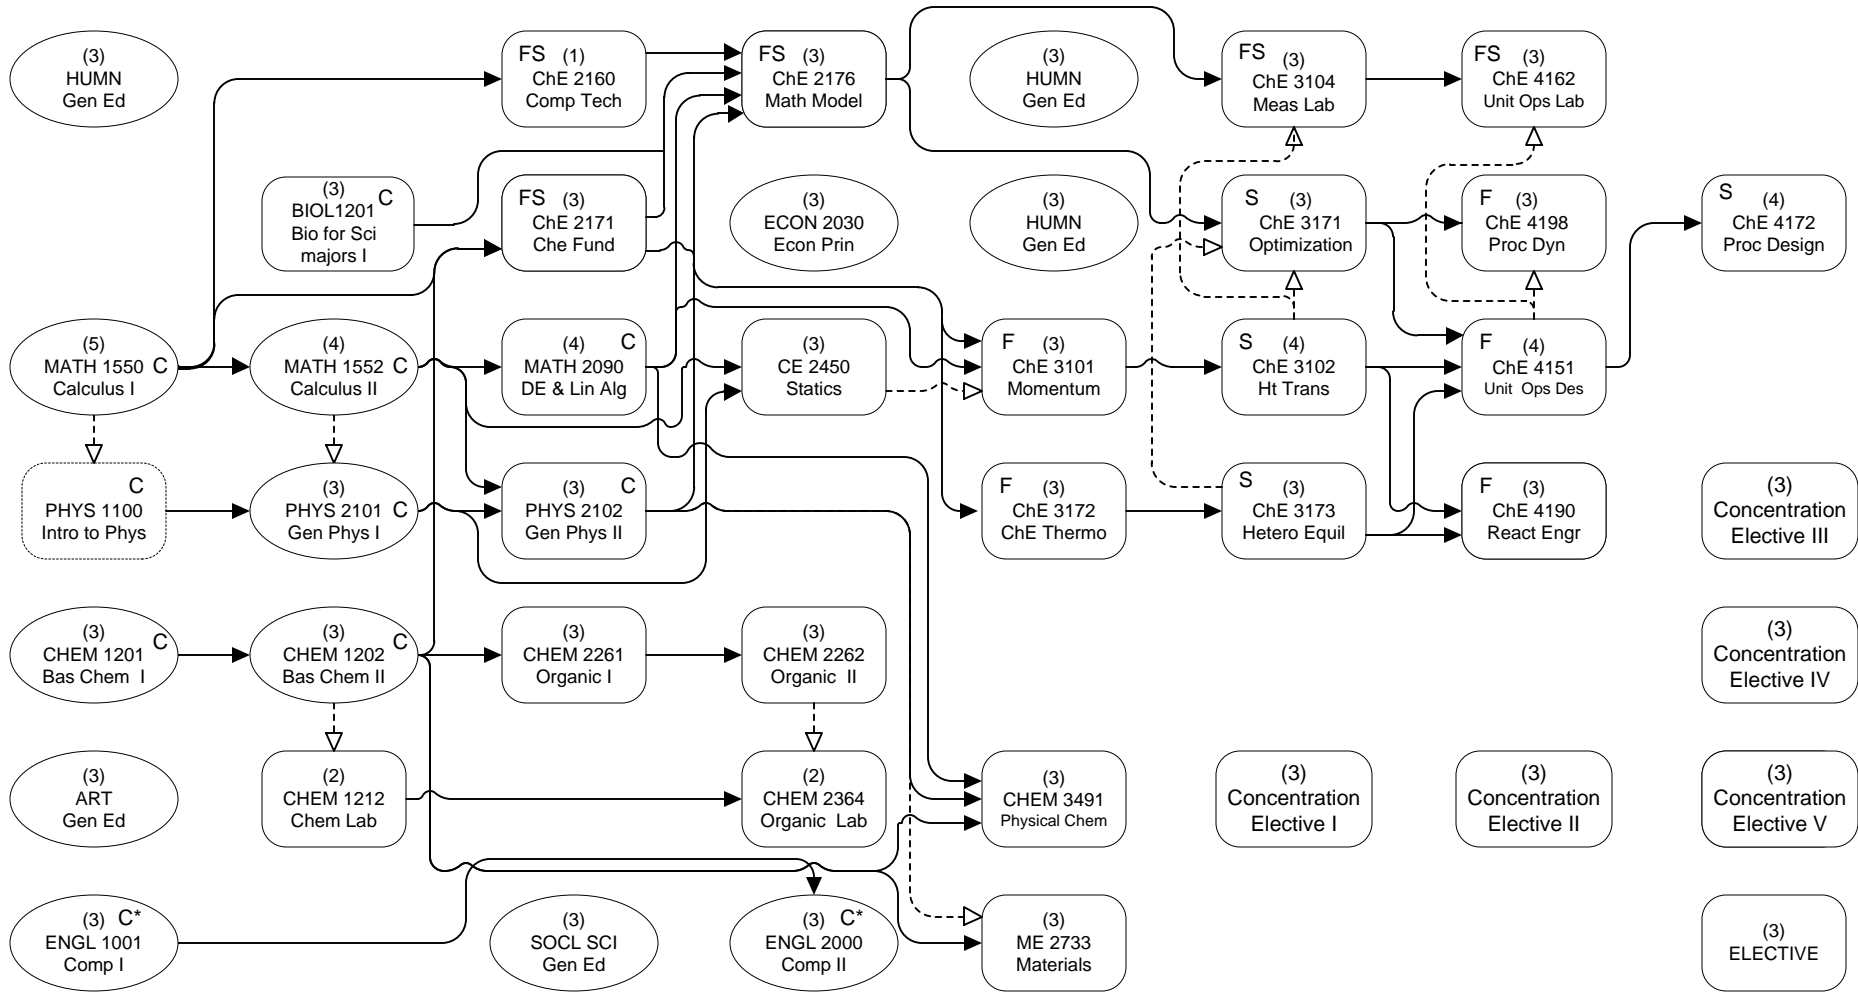

ChE

ChE

HOURS: 17 15 17 17 18 16 16 16 = 132

<p>—————▶ Credit required</p> <p>-----▶ Credit or registration required</p> <p>110 ChE Bldg Chemical Engineering Office</p> <p>General Education - See 2011-2012 General Catalog</p>	<h2>FLOWCHART LEGEND</h2> <p>C* Grade of "C" or better required in all English courses</p> <p>C Grade of "C" or better in these courses before any ChE course other than 2171 or 2160.</p> <p>110 Chem Engr Bldg Chemical Engineering Office</p>	<p>FS Course taught both fall and spring semesters</p> <p>F Course taught in fall only</p> <p>S Course taught in spring only</p> <p>www.che.lsu.edu</p>
--	---	---