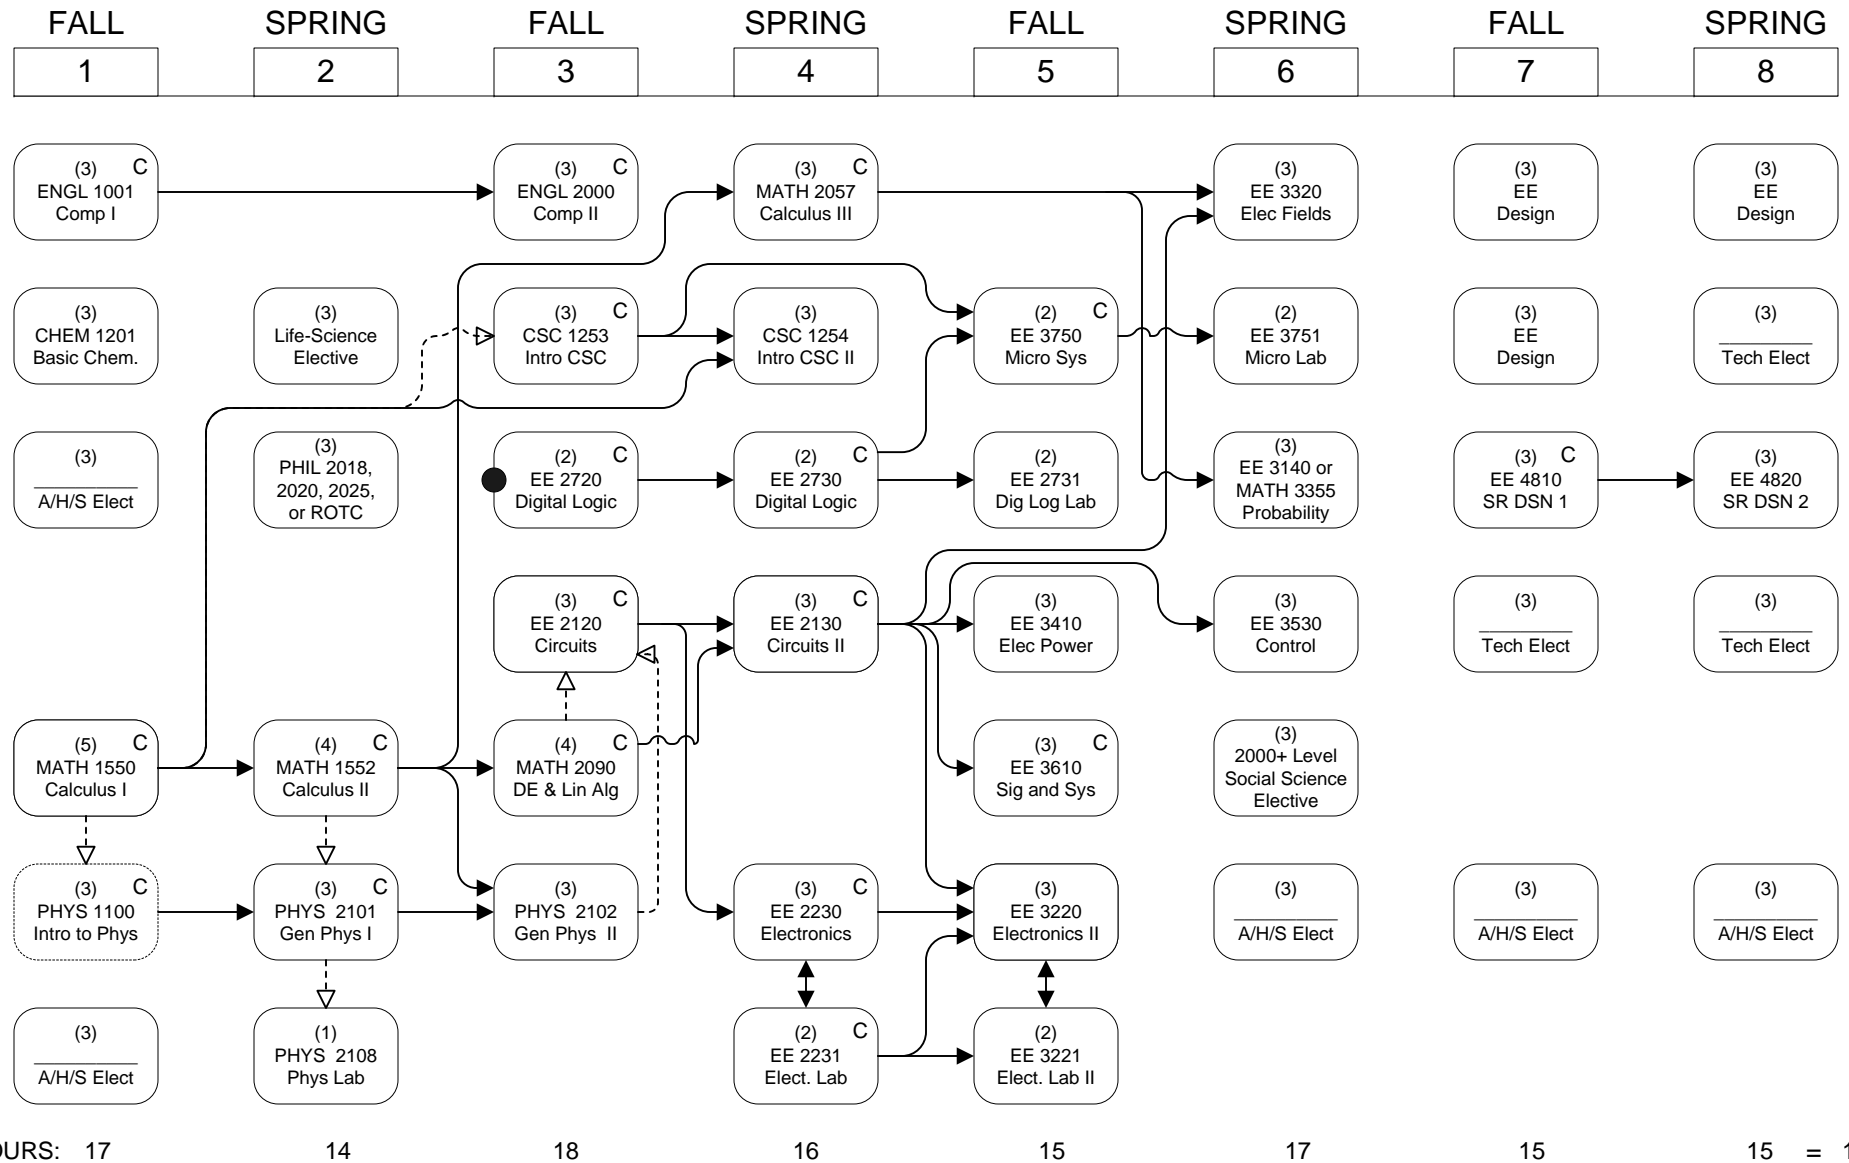

ELECTRICAL ENGINEERING

EE

EE

FLOWCHART LEGEND

- Credit required
- - - - -> Credit or registration required
- ↔ Co-registration required

- C Grade of "C" or better required BEFORE moving on to next course
- Must be admitted to college before enrollment