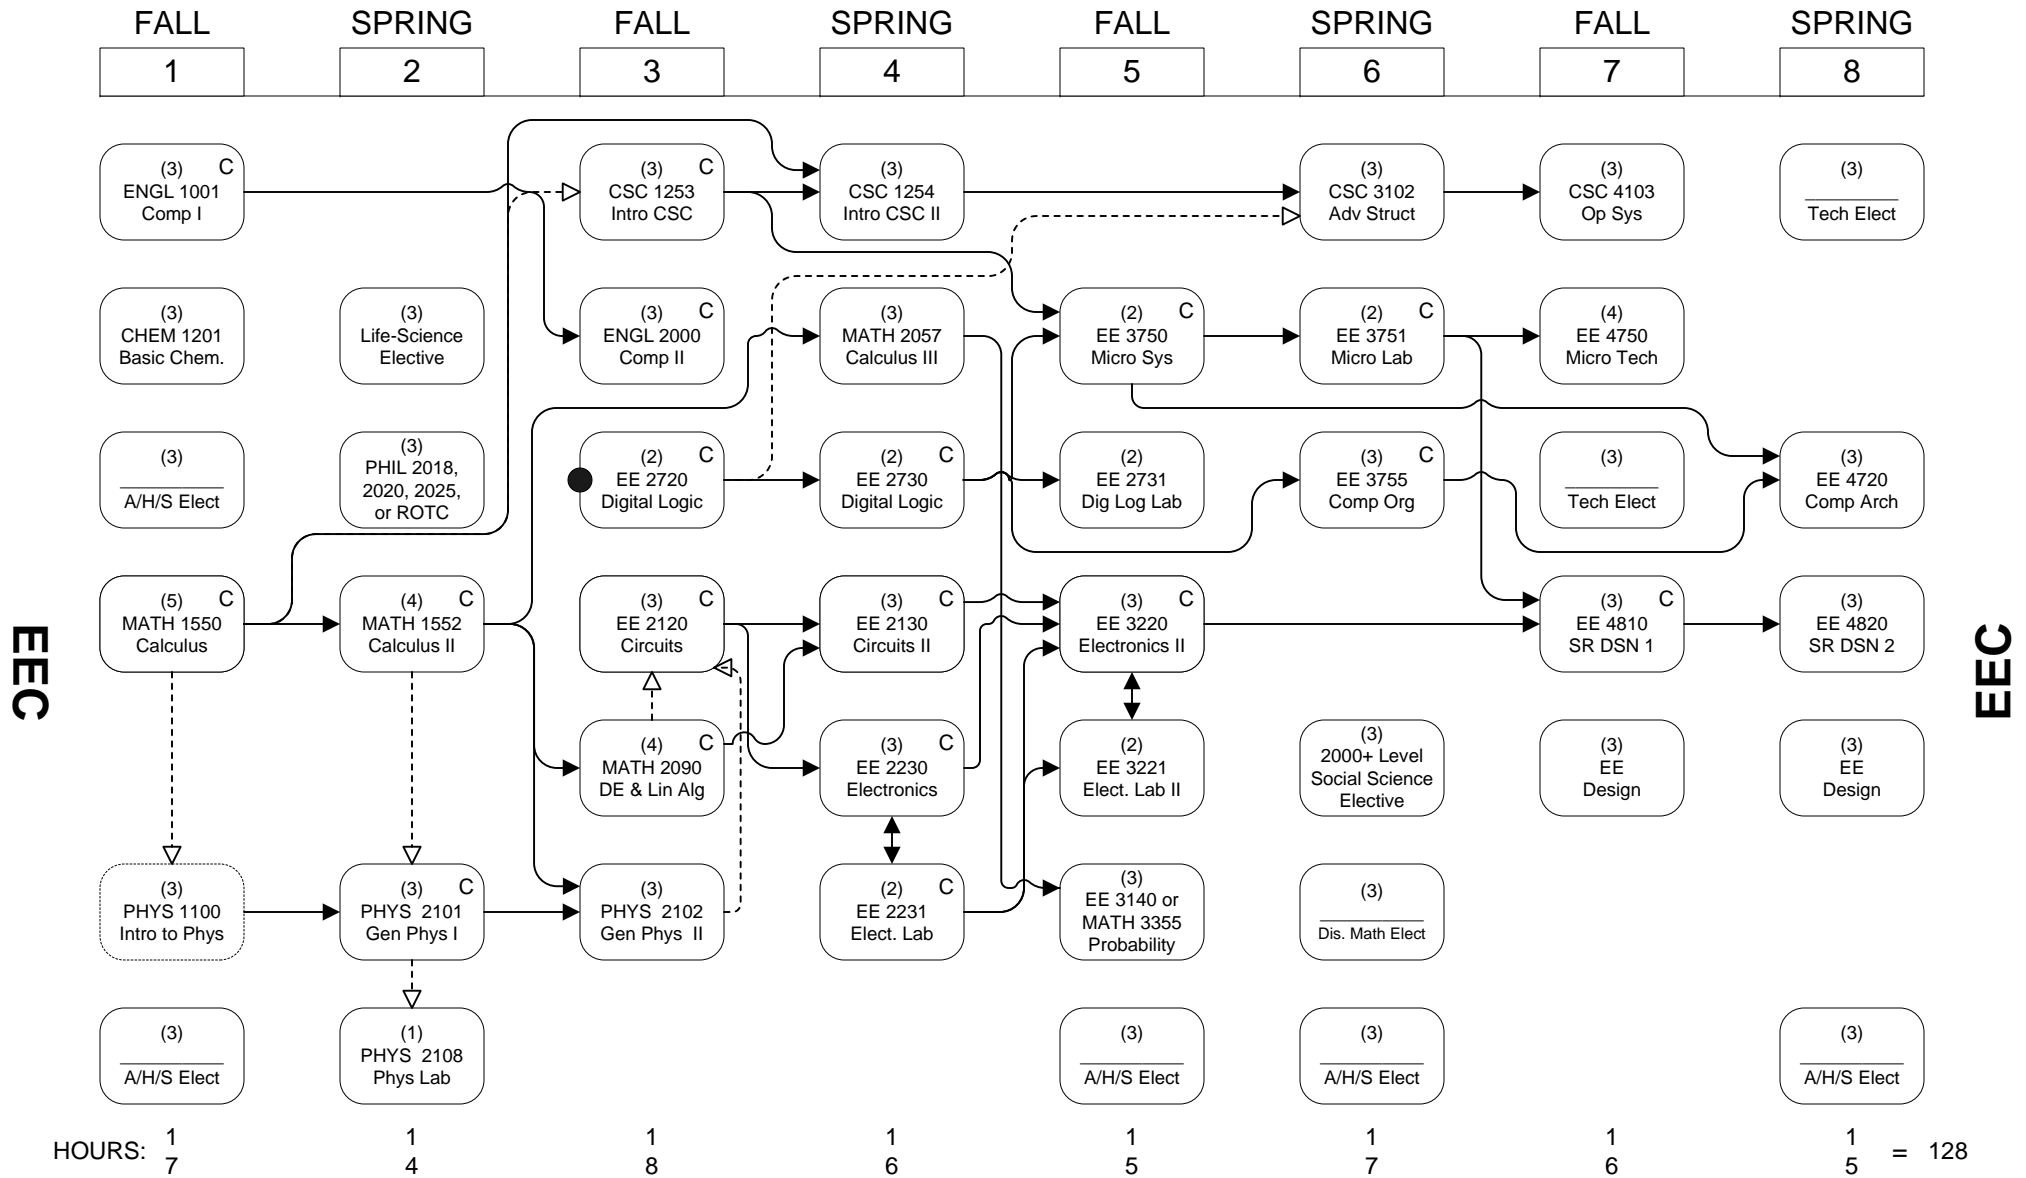

# COMPUTER ENGINEERING

EEC

EEC

## FLOWCHART LEGEND

- ▶ Credit required
- - - - -▶ Credit or registration required
- ◄————▶ Co-registration required

- C Grade of "C" or better required BEFORE moving on to next course
- Must be admitted to college before enrollment