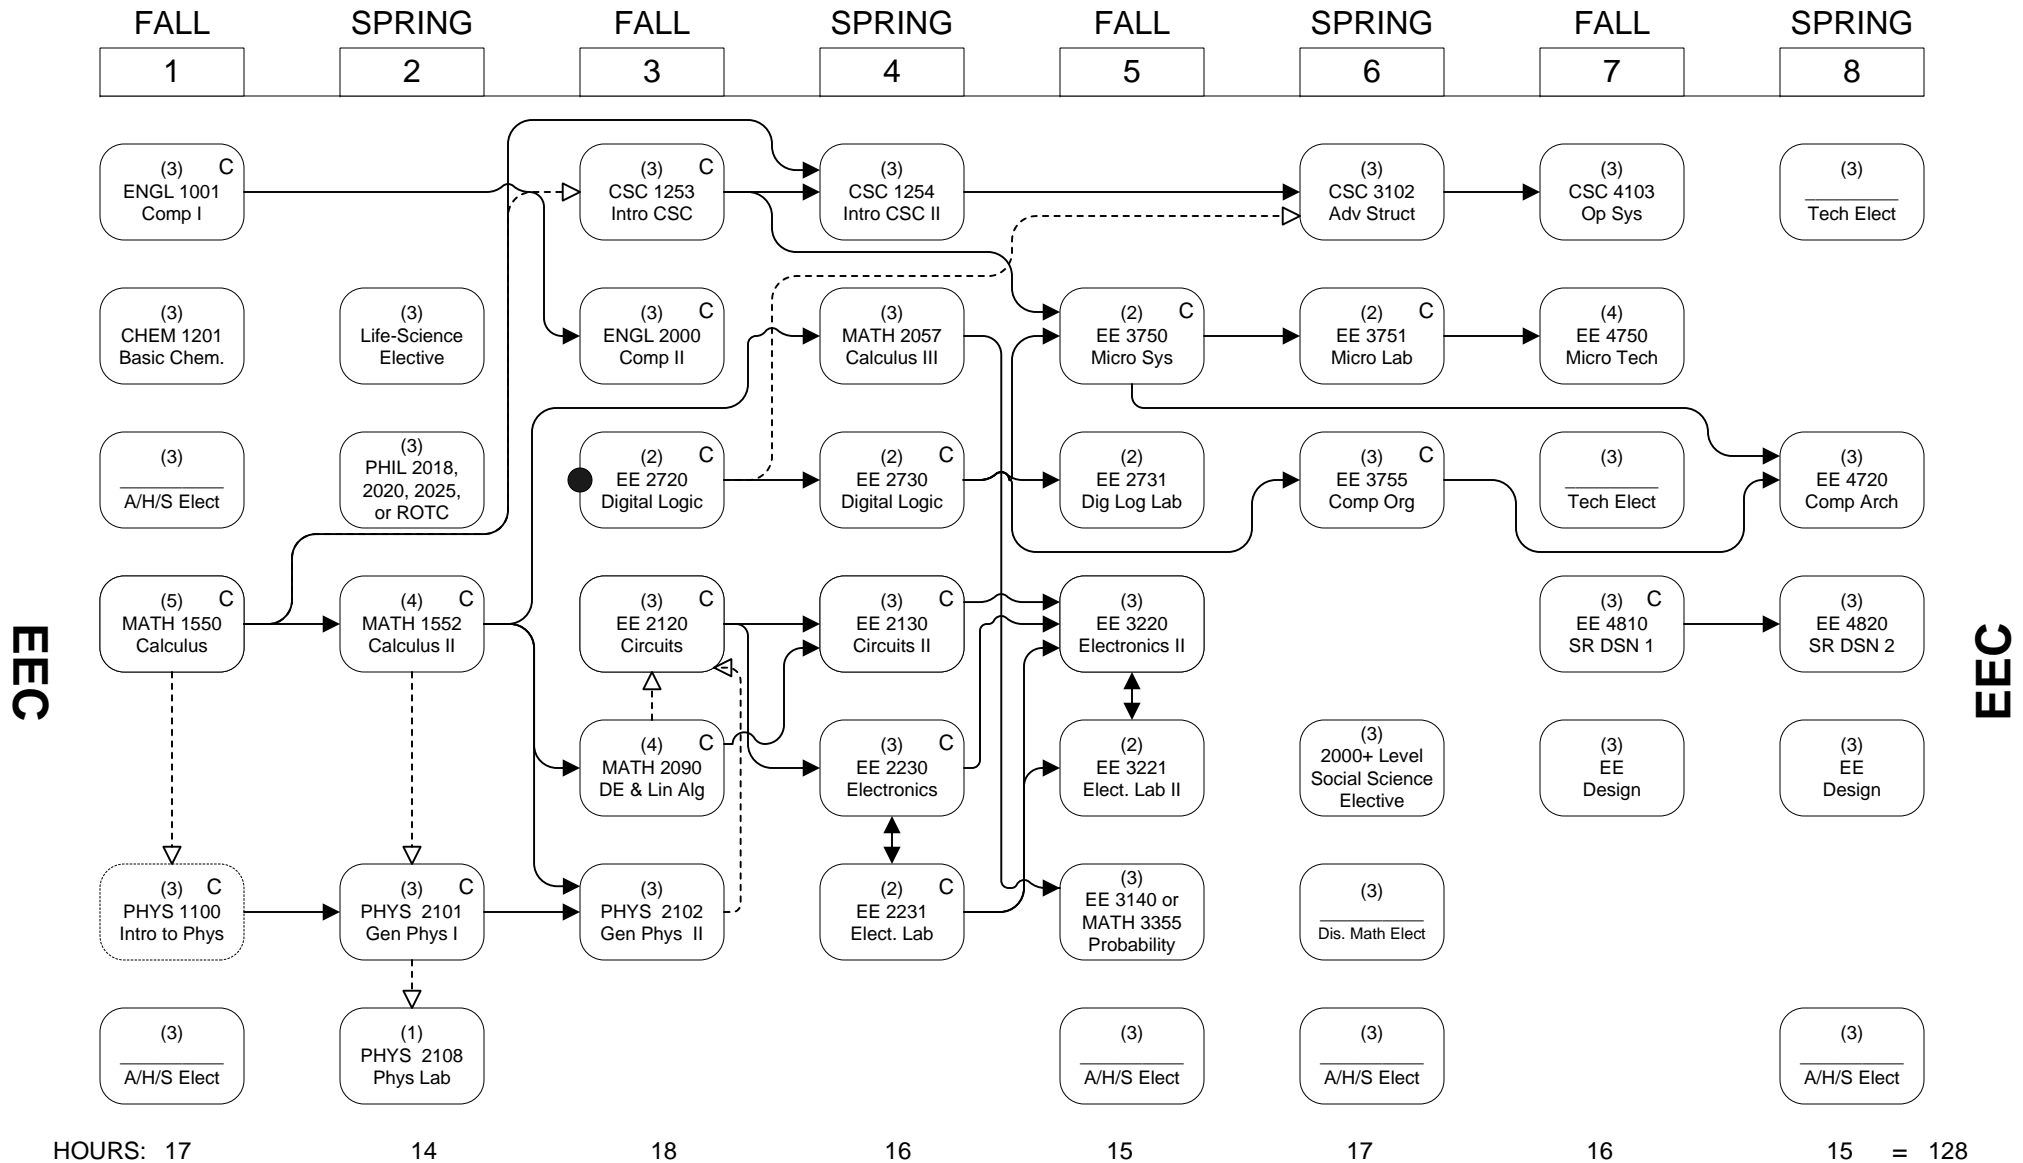

COMPUTER ENGINEERING

EEC

EEC

FLOWCHART LEGEND

- ▶ Credit required
- - - - -▶ Credit or registration required
- ◄———— Co-registration required

- C Grade of "C" or better required BEFORE moving on to next course
- Must be admitted to college before enrollment