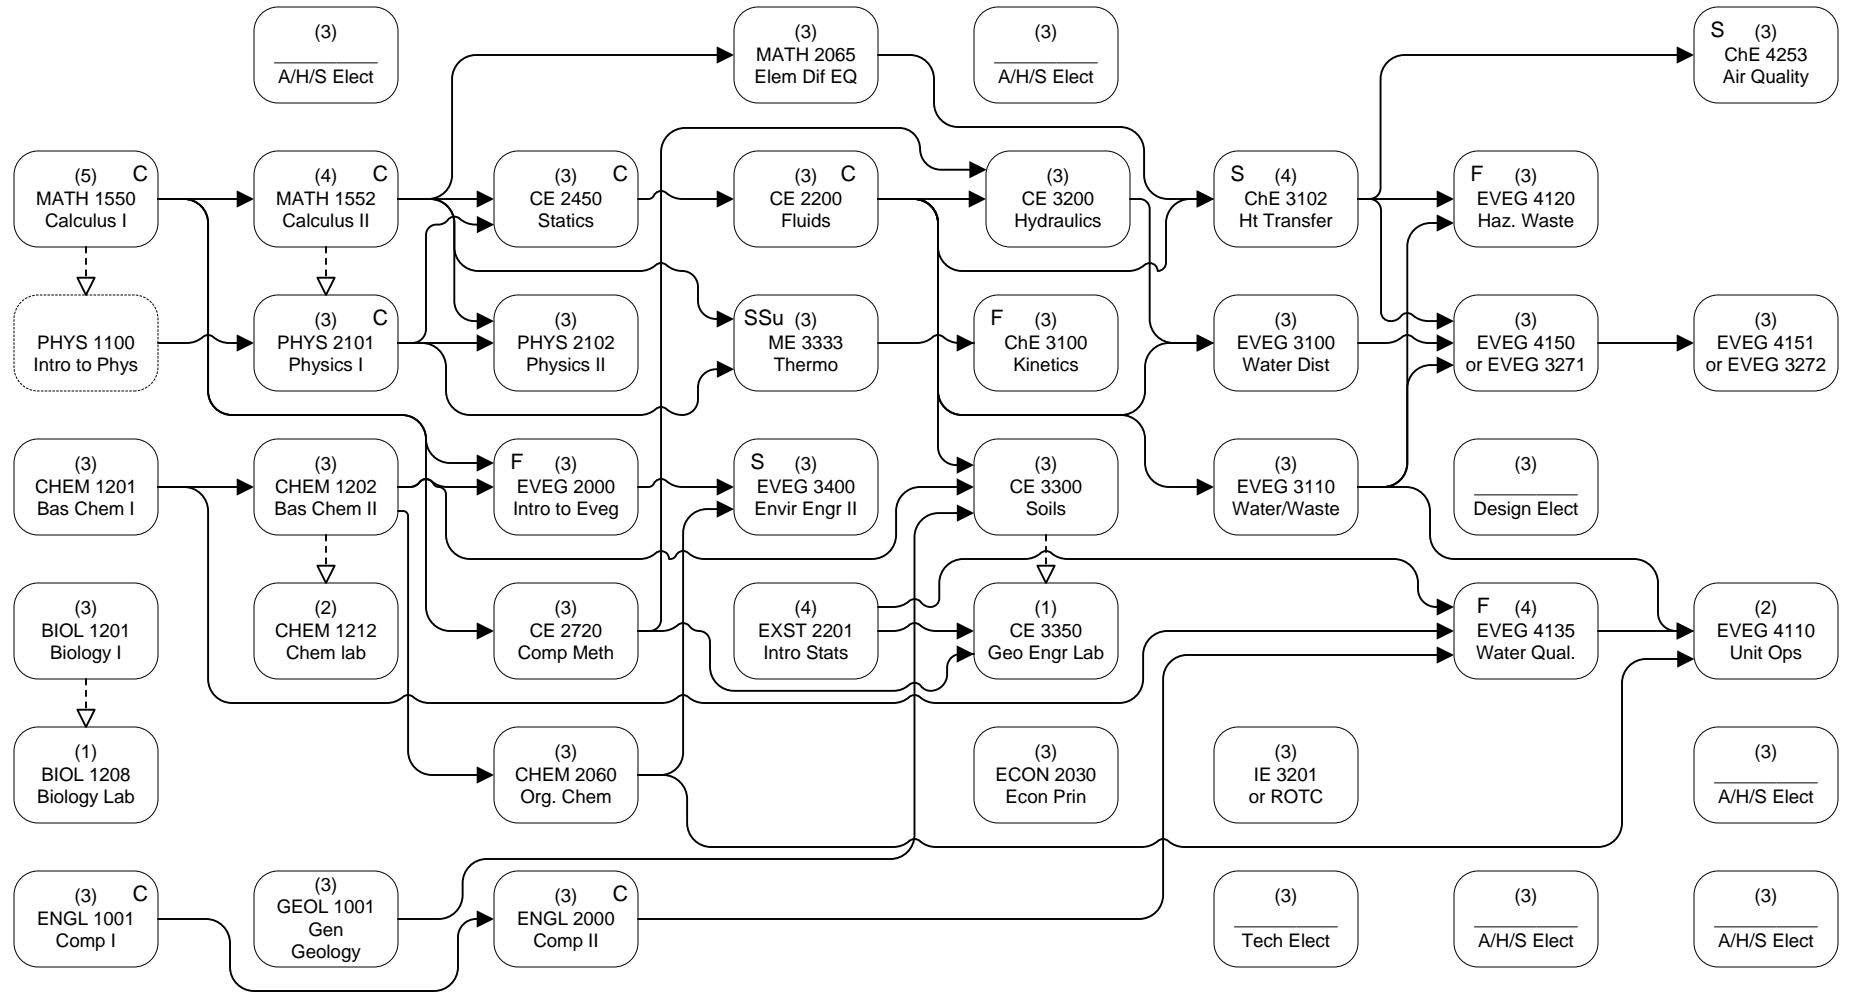

EVEG

EVEG

HOURS: 15 18 18 16 16 16 16 14 = 129

FLOWCHART LEGEND		
<p>—————▶ Credit required</p> <p>- - - - -▶ Credit or registration required</p> <p>C Grade of "C" or better required BEFORE moving on to next course</p> <p>A/H/S General Education Arts/Humanities/Social Sciences</p>	<p>In order to minimize the chance of course time conflicts, it is recommended that you take courses in the listed semester.</p> <p>3418 Patrick F Taylor Hall Environmental Engineering Office</p>	<p>F Course taught in fall</p> <p>S Course taught in spring</p> <p>Su Course taught in summer</p>
<p>REVISED: 08/19/2008</p>		