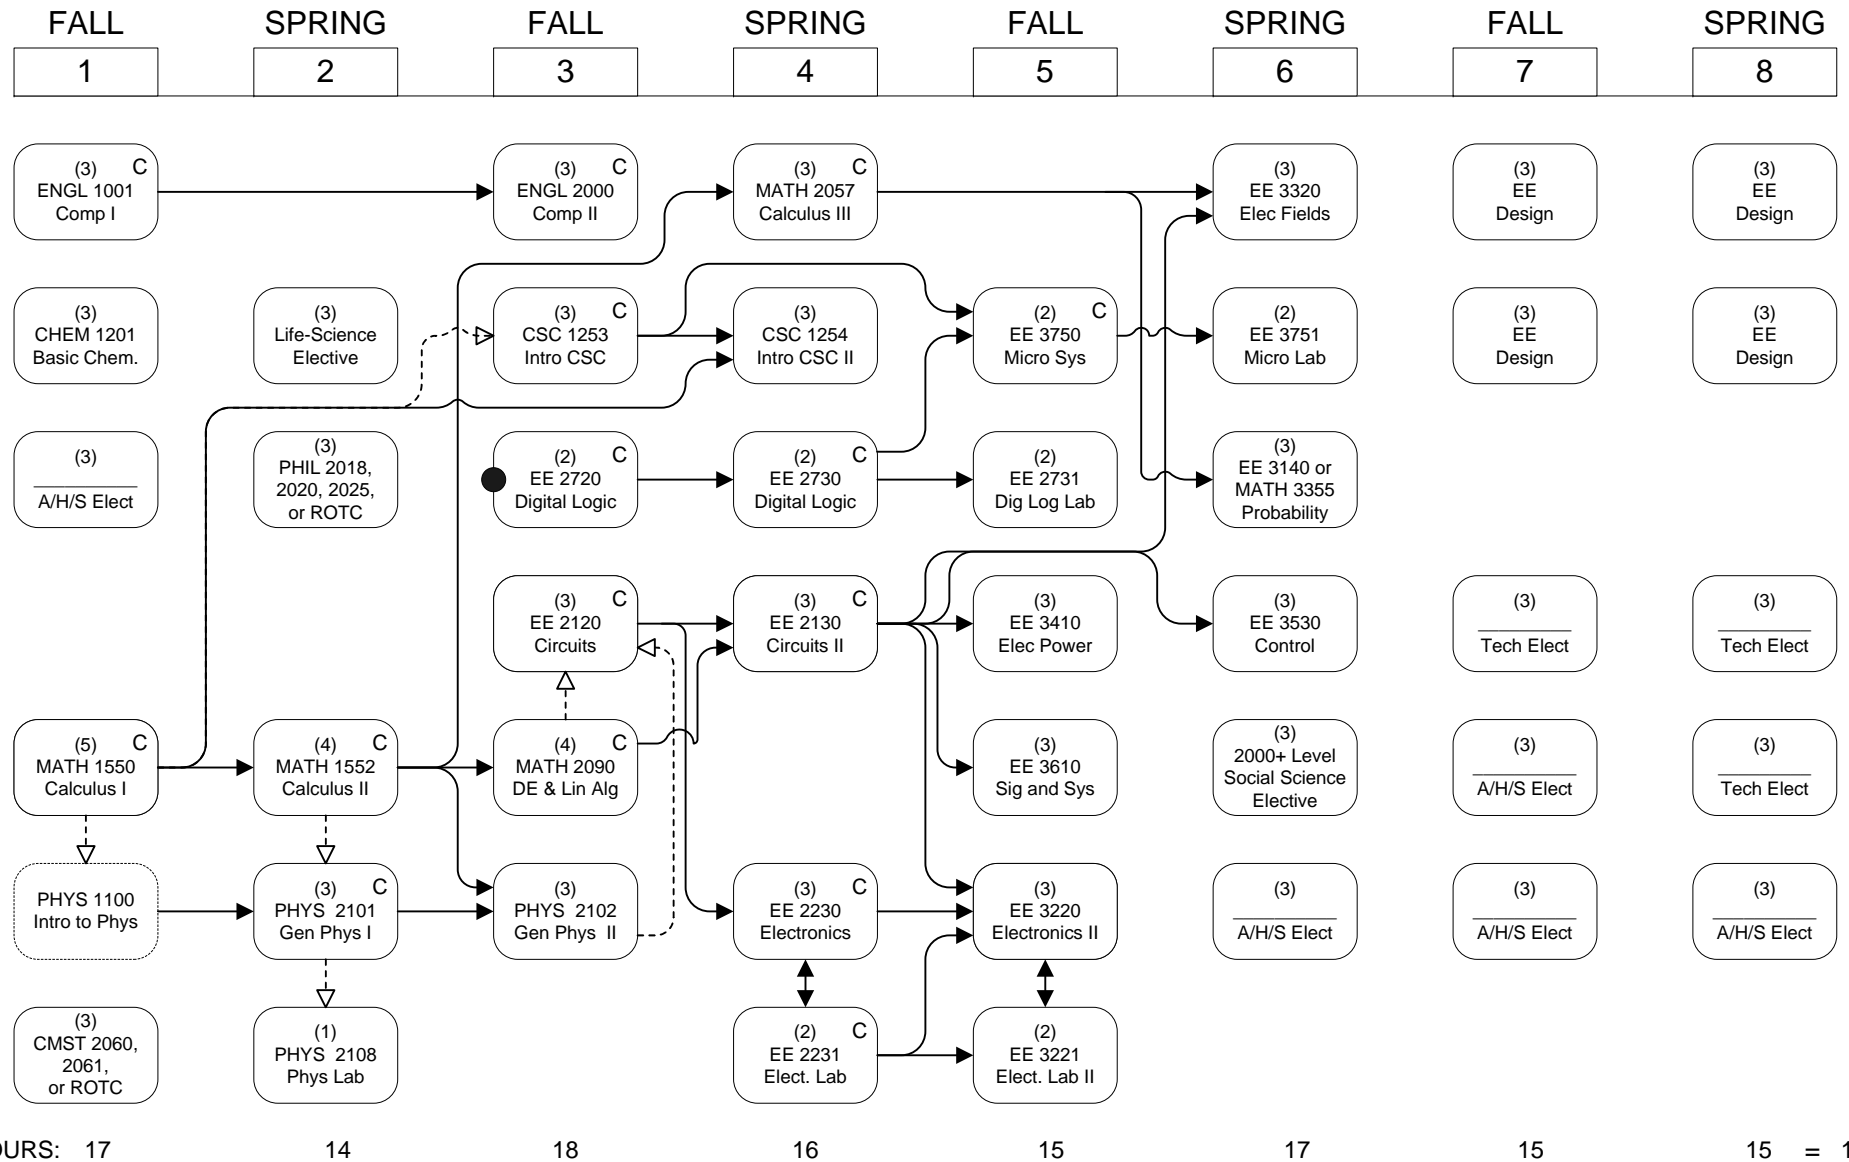

ELECTRICAL ENGINEERING

EE

EE

| FLOWCHART LEGEND | |
|--|---|
| | Credit required |
| | Credit or registration required |
| | Co-registration required |
| A/H/S | General Education Arts/Humanities/Social Sciences |
| C | Grade of "C" or better required BEFORE moving on to next course |
| ● | Must be admitted to college before enrollment |
| 102 Elec Engr Bldg Electrical Engineering Office | |
| REVISED: 5/8/2008 | |