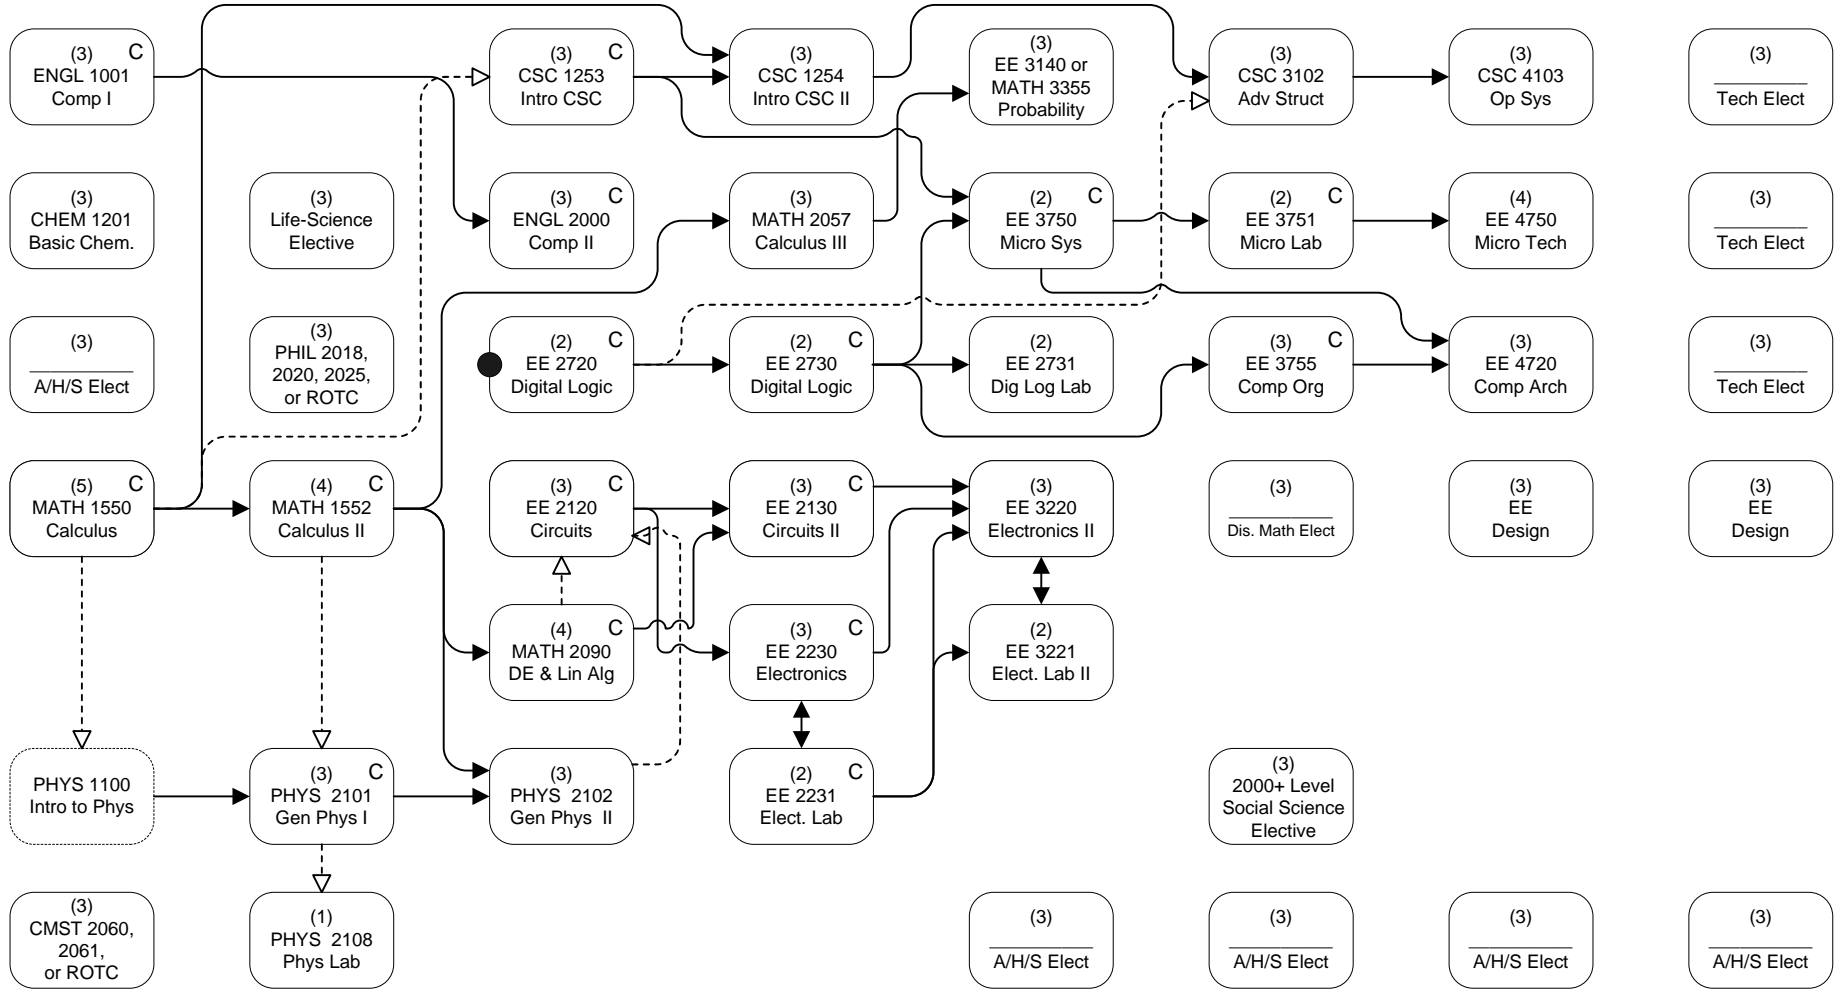

COMPUTER ENGINEERING

FALL	SPRING	FALL	SPRING	FALL	SPRING	FALL	SPRING
1	2	3	4	5	6	7	8

HOURS: 17

14

18

16

15

17

16

15 = 128

FLOWCHART LEGEND	
	Credit required
	Credit or registration required
	Co-registration required
A/H/S	General Education Arts/Humanities/Social Sciences
C	Grade of "C" or better required BEFORE moving on to next course
●	Must be admitted to college before enrollment