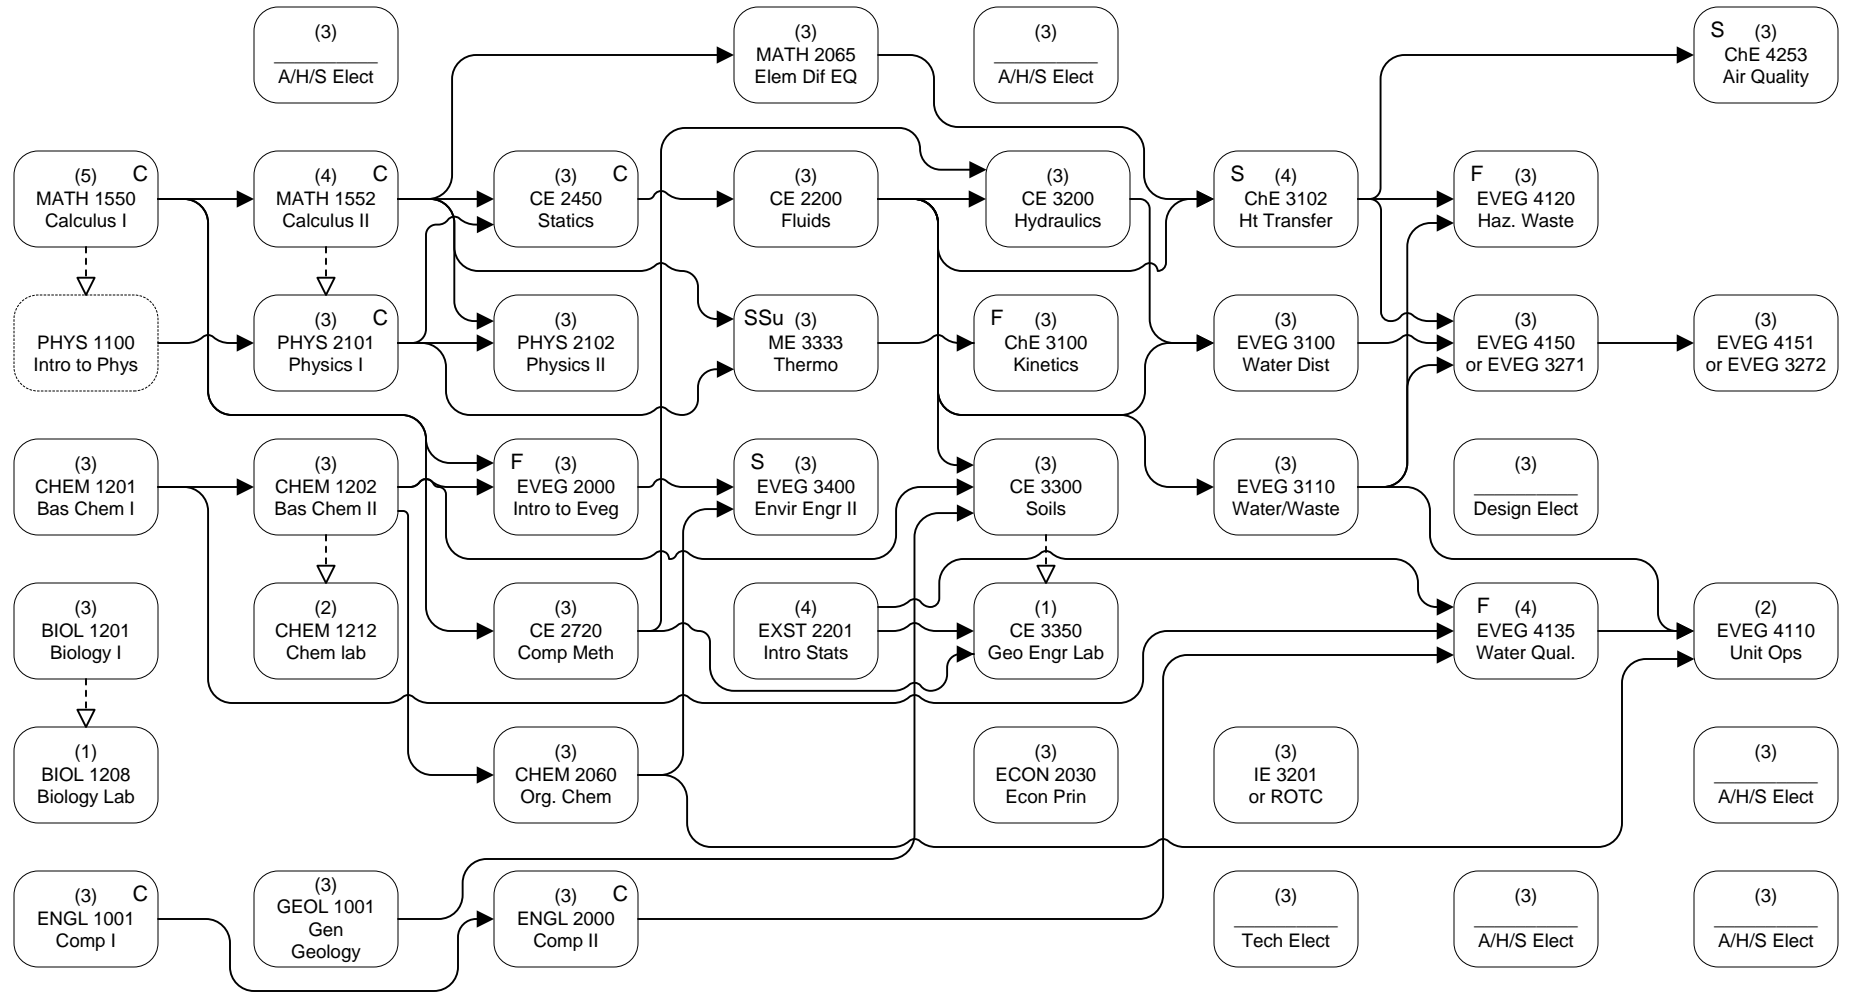

EVEG

EVEG

HOURS: 15 18 18 16 16 16 16 14 = 129

<p>→ Credit required</p> <p>- - - - -> Credit or registration required</p> <p>C Grade of "C" or better required BEFORE moving on to next course</p> <p>A/H/S General Education Arts/Humanities/Social Sciences</p>	<h2 style="margin:0;">FLOWCHART LEGEND</h2> <p style="margin:0;">In order to minimize the chance of course time conflicts, it is recommended that you take courses in the listed semester.</p> <p style="margin:0;">3418 CEBA Environmental Engineering Office</p>	<p>F Course taught in fall</p> <p>S Course taught in spring</p> <p>Su Course taught in summer</p> <p style="text-align:right;">REVISED: 08/19/08</p>
---	---	--