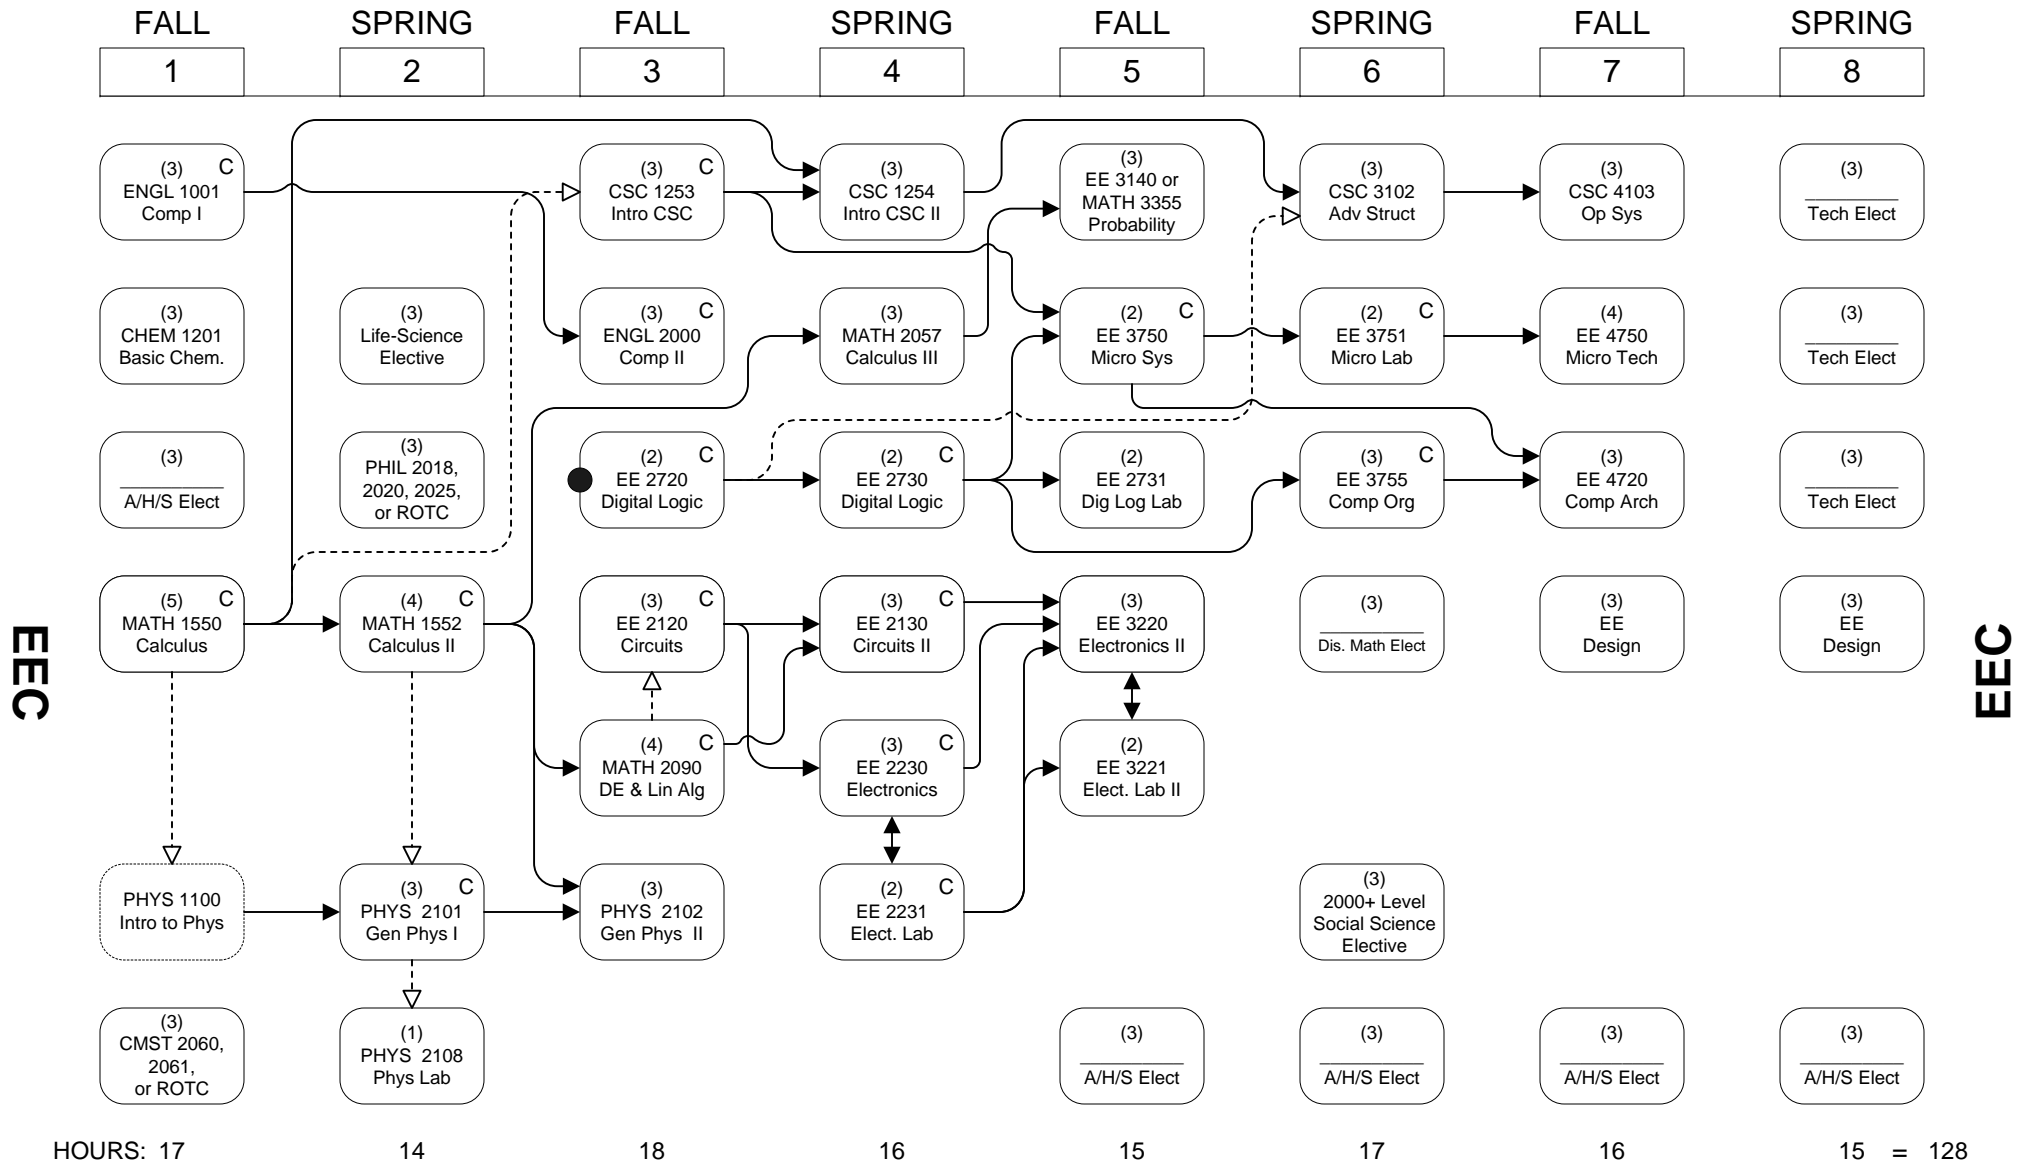

COMPUTER ENGINEERING

EEC

EEC

FLOWCHART LEGEND	
	Credit required
	Credit or registration required
	Co-registration required
A/H/S	General Education Arts/Humanities/Social Sciences
C	Grade of "C" or better required BEFORE moving on to next course
●	Must be admitted to college before enrollment
102 Elec Engr Bldg Computer Engineering Office	
REVISED: 03/28/07	