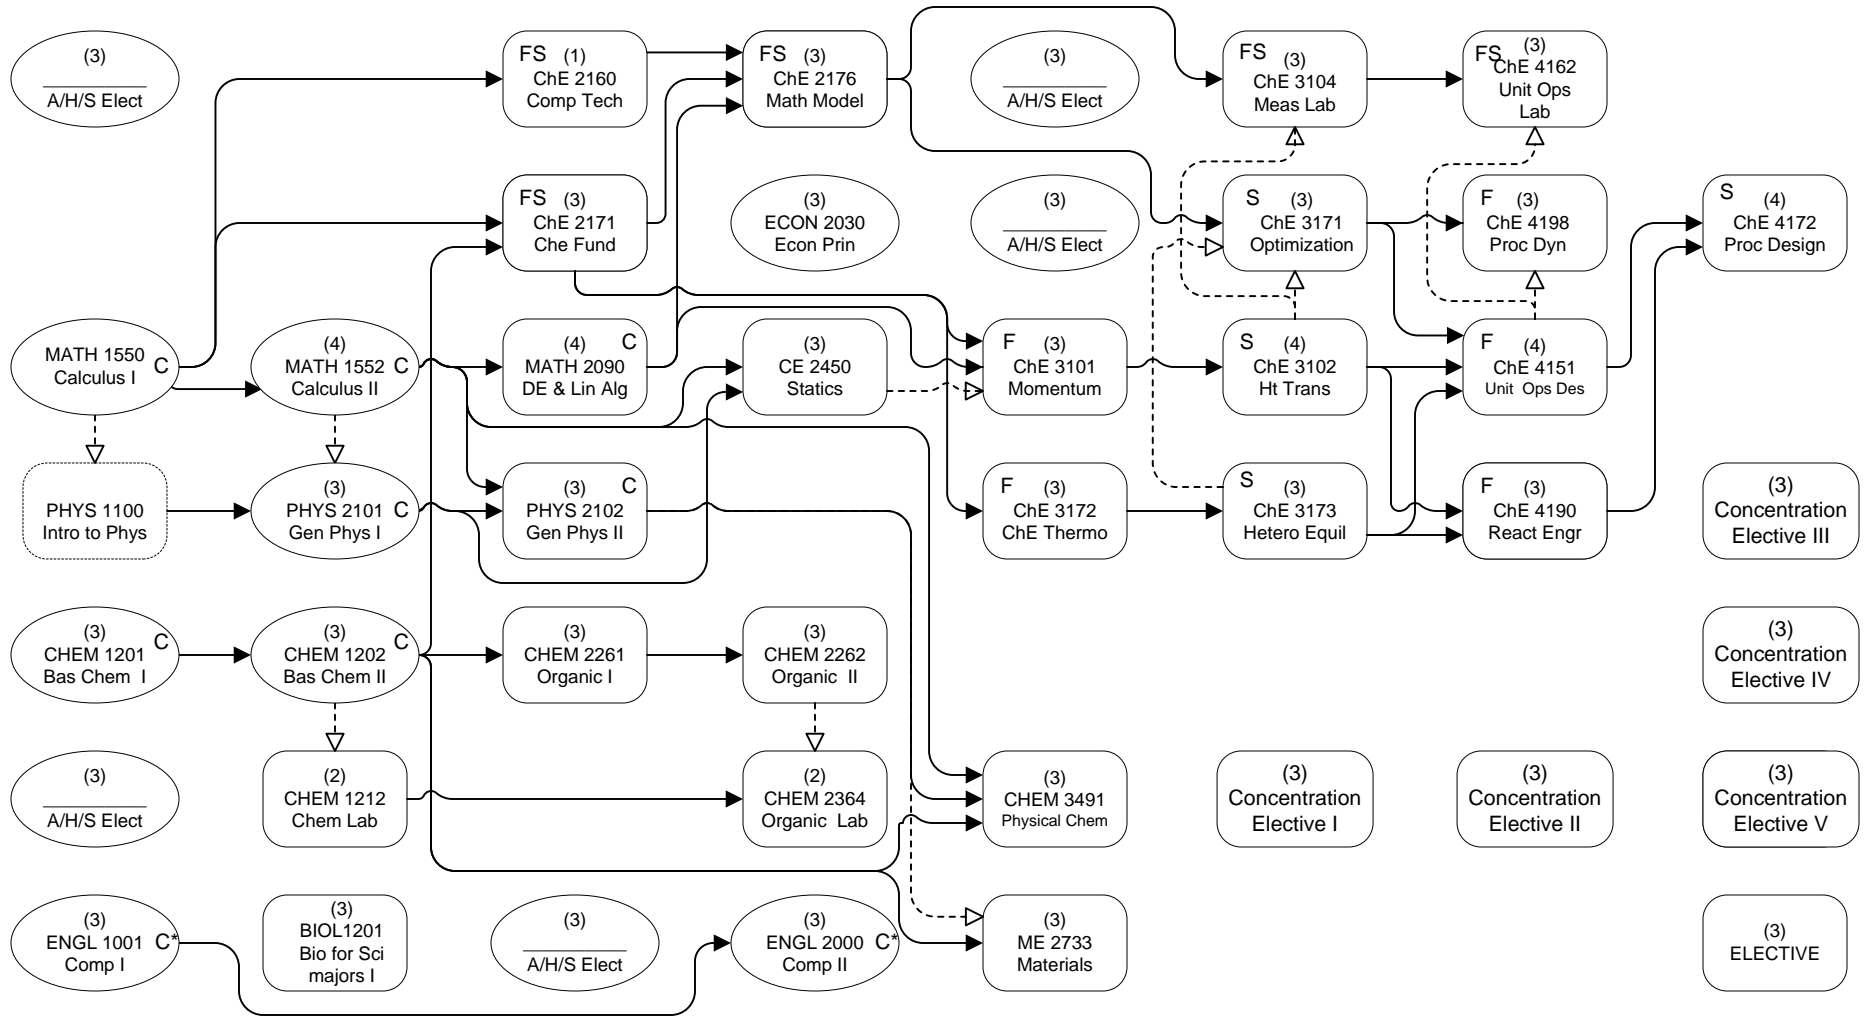

CHE

CHE

HOURS: 17                      15                      17                      17                      18                      16                      16                      16 = 132

FLOWCHART LEGEND	
→	Credit required
- - - - ->	Credit or registration required
110 ChE Bldg	Chemical Engineering Office
A/H/S	General Education Arts/Humanities/Social Sciences
C*	Grade of "C" or better required in all English courses
C	Grade of "C" or better in these courses COMPLETED before any ChE course other than 2171 or 2160.
FS	Course taught both fall and spring semesters
F	Course taught in fall only
S	Course taught in spring only

REVISED: 1/7/2008