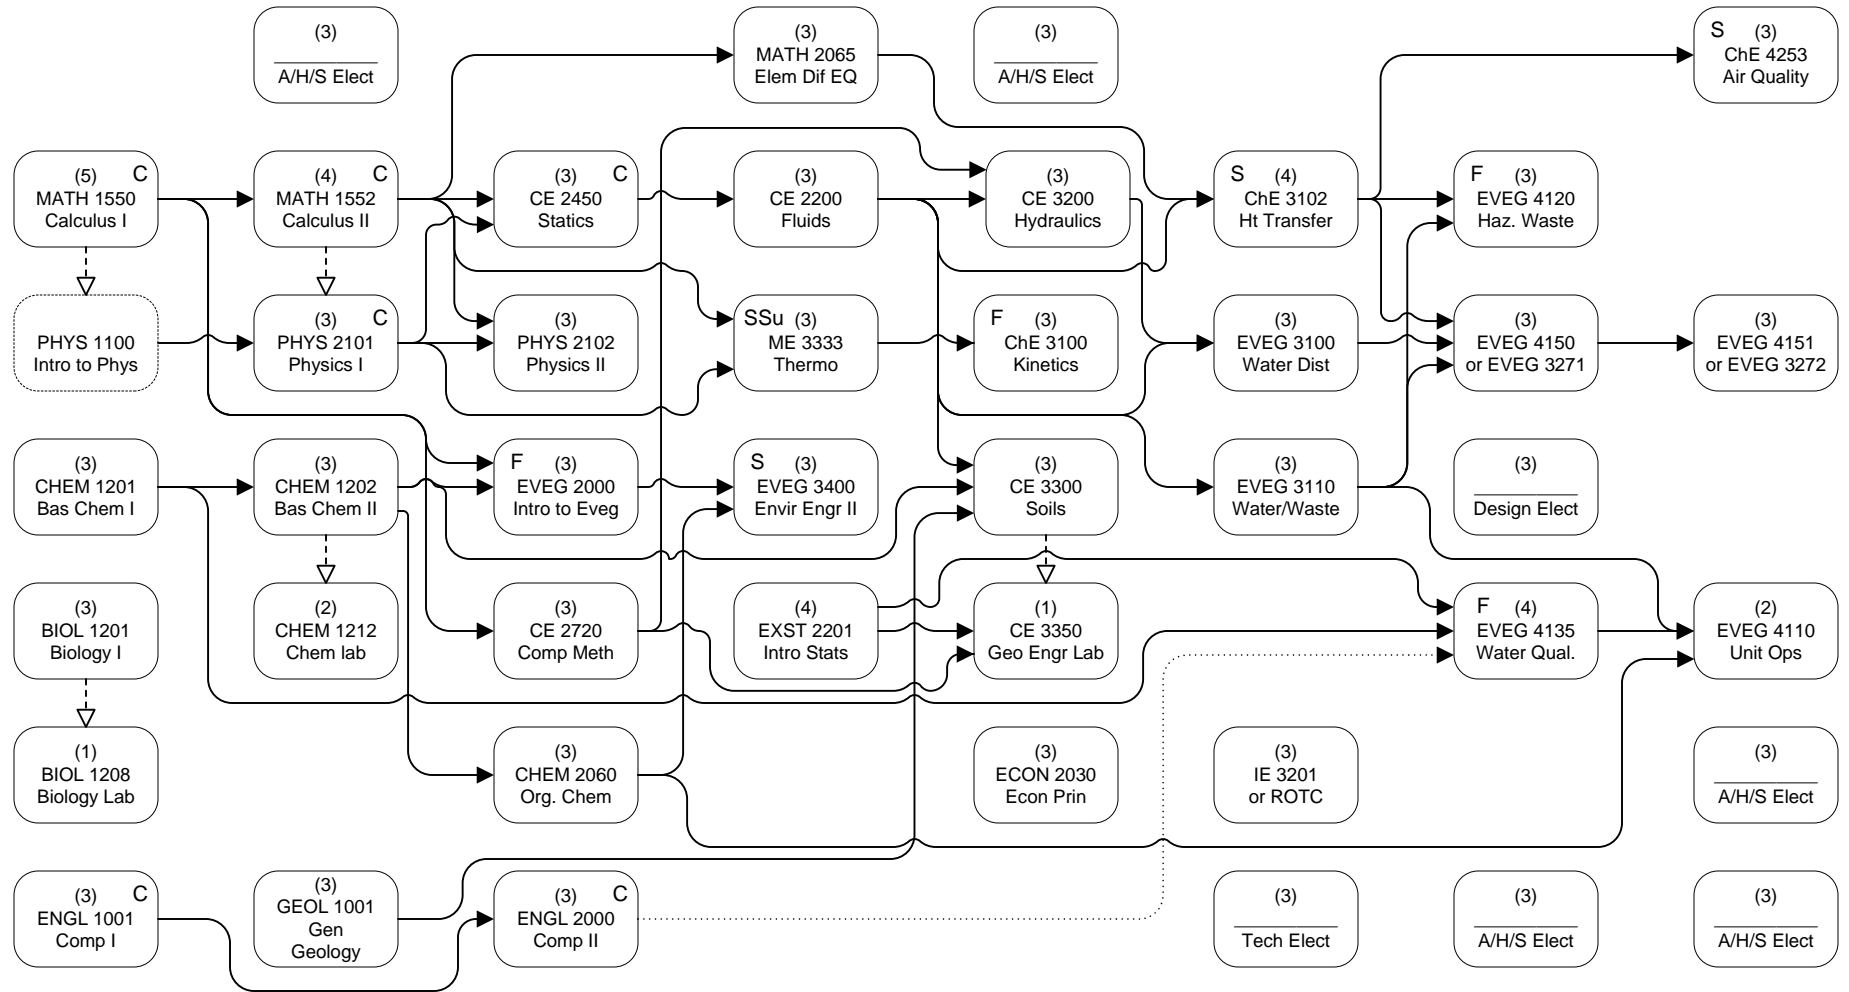

**EVEG**

**EVEG**

HOURS: 15                      18                      18                      16                      16                      16                      16                      14 = 129

### FLOWCHART LEGEND

- ▶ Credit required
- - - - -▶ Credit or registration required
- C Grade of "C" or better required BEFORE moving on to next course

In order to minimize the chance of course time conflicts, it is recommended that you take courses in the listed semester.

- F Course taught in fall
- S Course taught in spring
- Su Course taught in summer