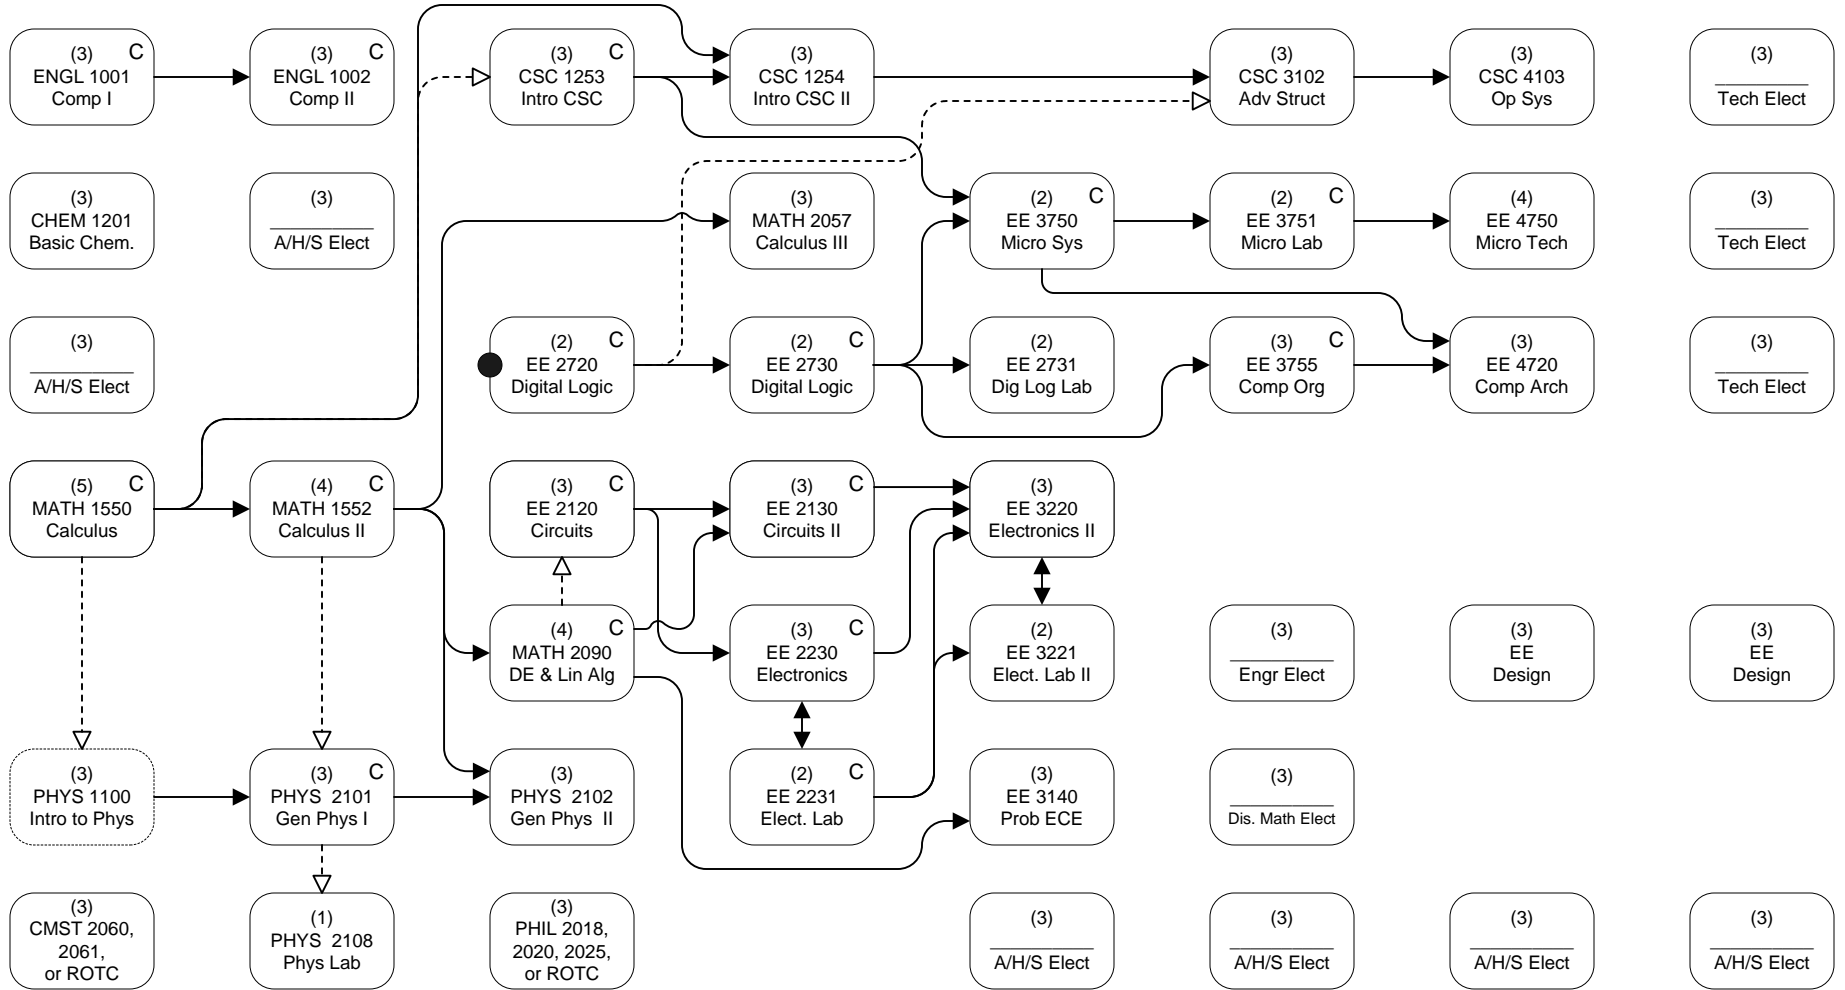

# COMPUTER ENGINEERING

FALL	SPRING	FALL	SPRING	FALL	SPRING	FALL	SPRING
1	2	3	4	5	6	7	8

HOURS: 17                      14                      18                      16                      15                      17                      16                      15 = 128

EEC

EEC

## FLOWCHART LEGEND

- Credit required
- - - - -> Credit or registration required
- ↔ Co-registration required

- C Grade of "C" or better required BEFORE moving on to next course
- Must be admitted to college before enrollment