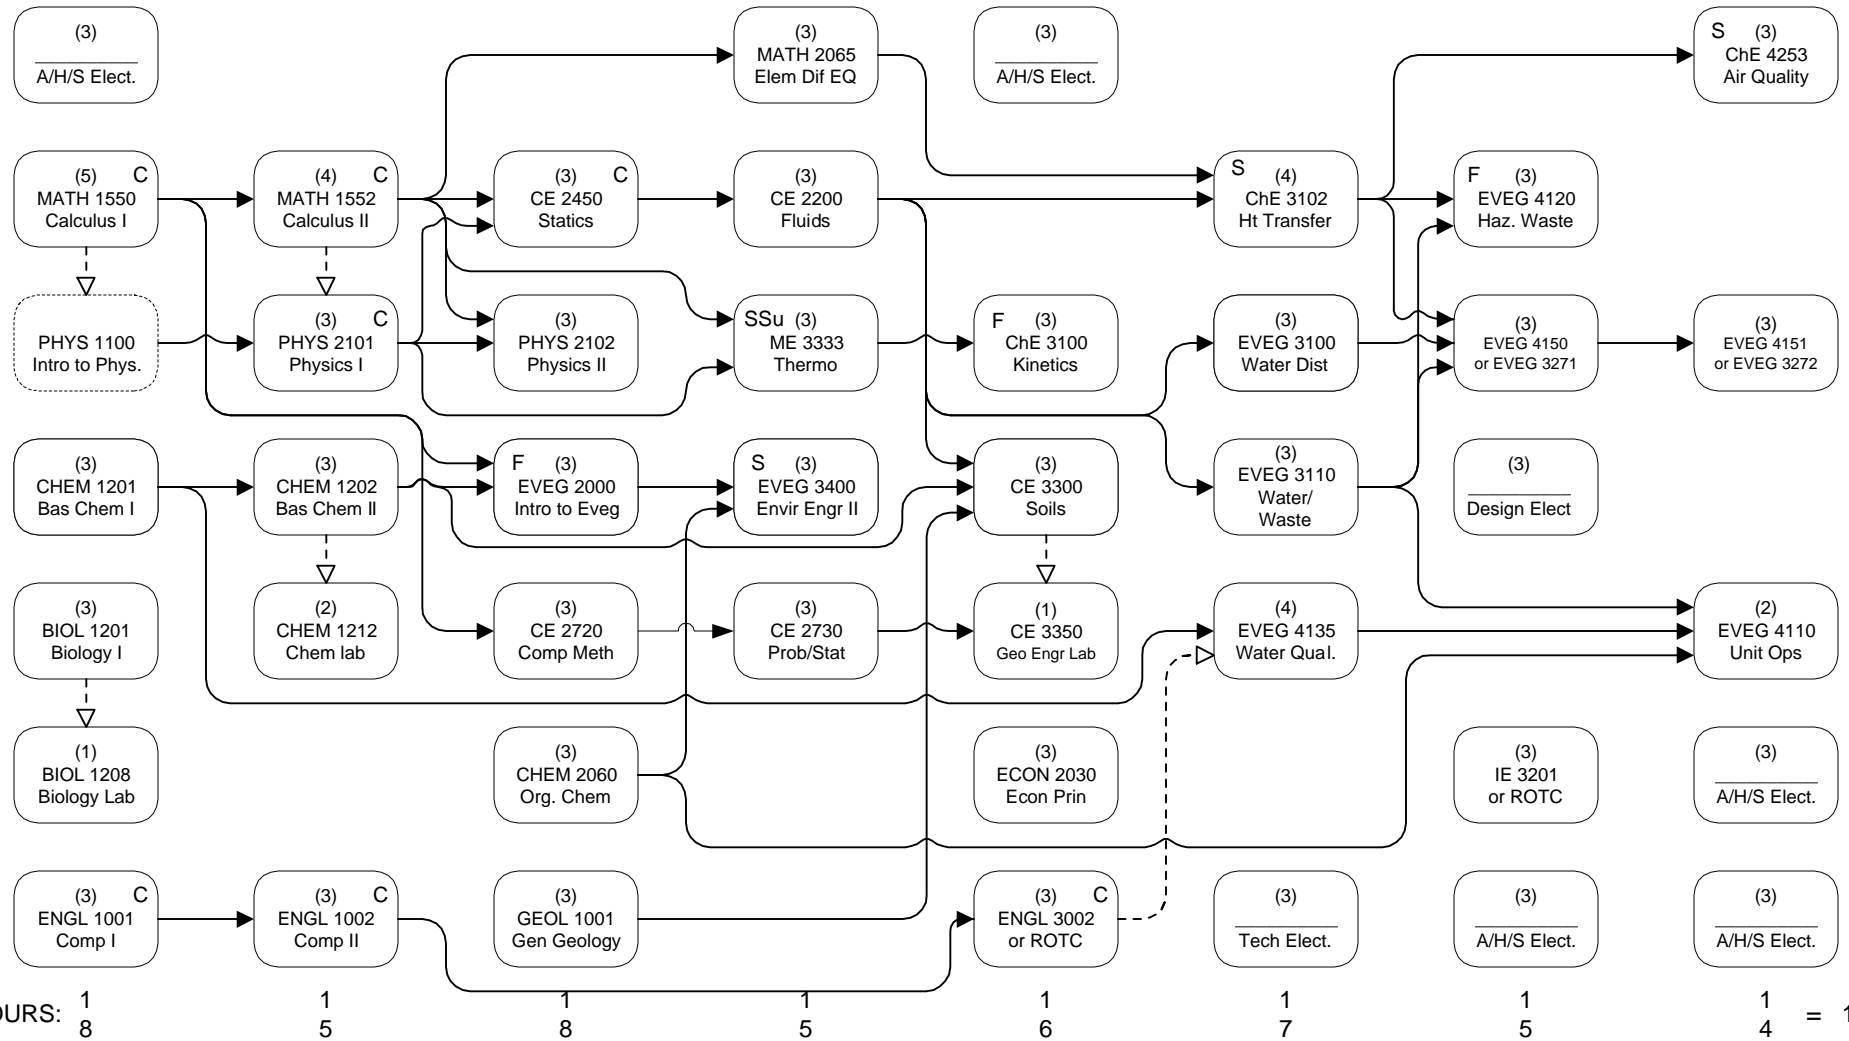

EVEG

EVEG

## FLOWCHART LEGEND

- > Credit required
- - - - -> Credit or registration required
- C Grade of "C" or better required BEFORE moving on to next course

In order to minimize the chance of course time conflicts, it is recommended that you take courses in the listed semester.

- F Course taught in fall
- S Course taught in spring
- Su Course taught in summer