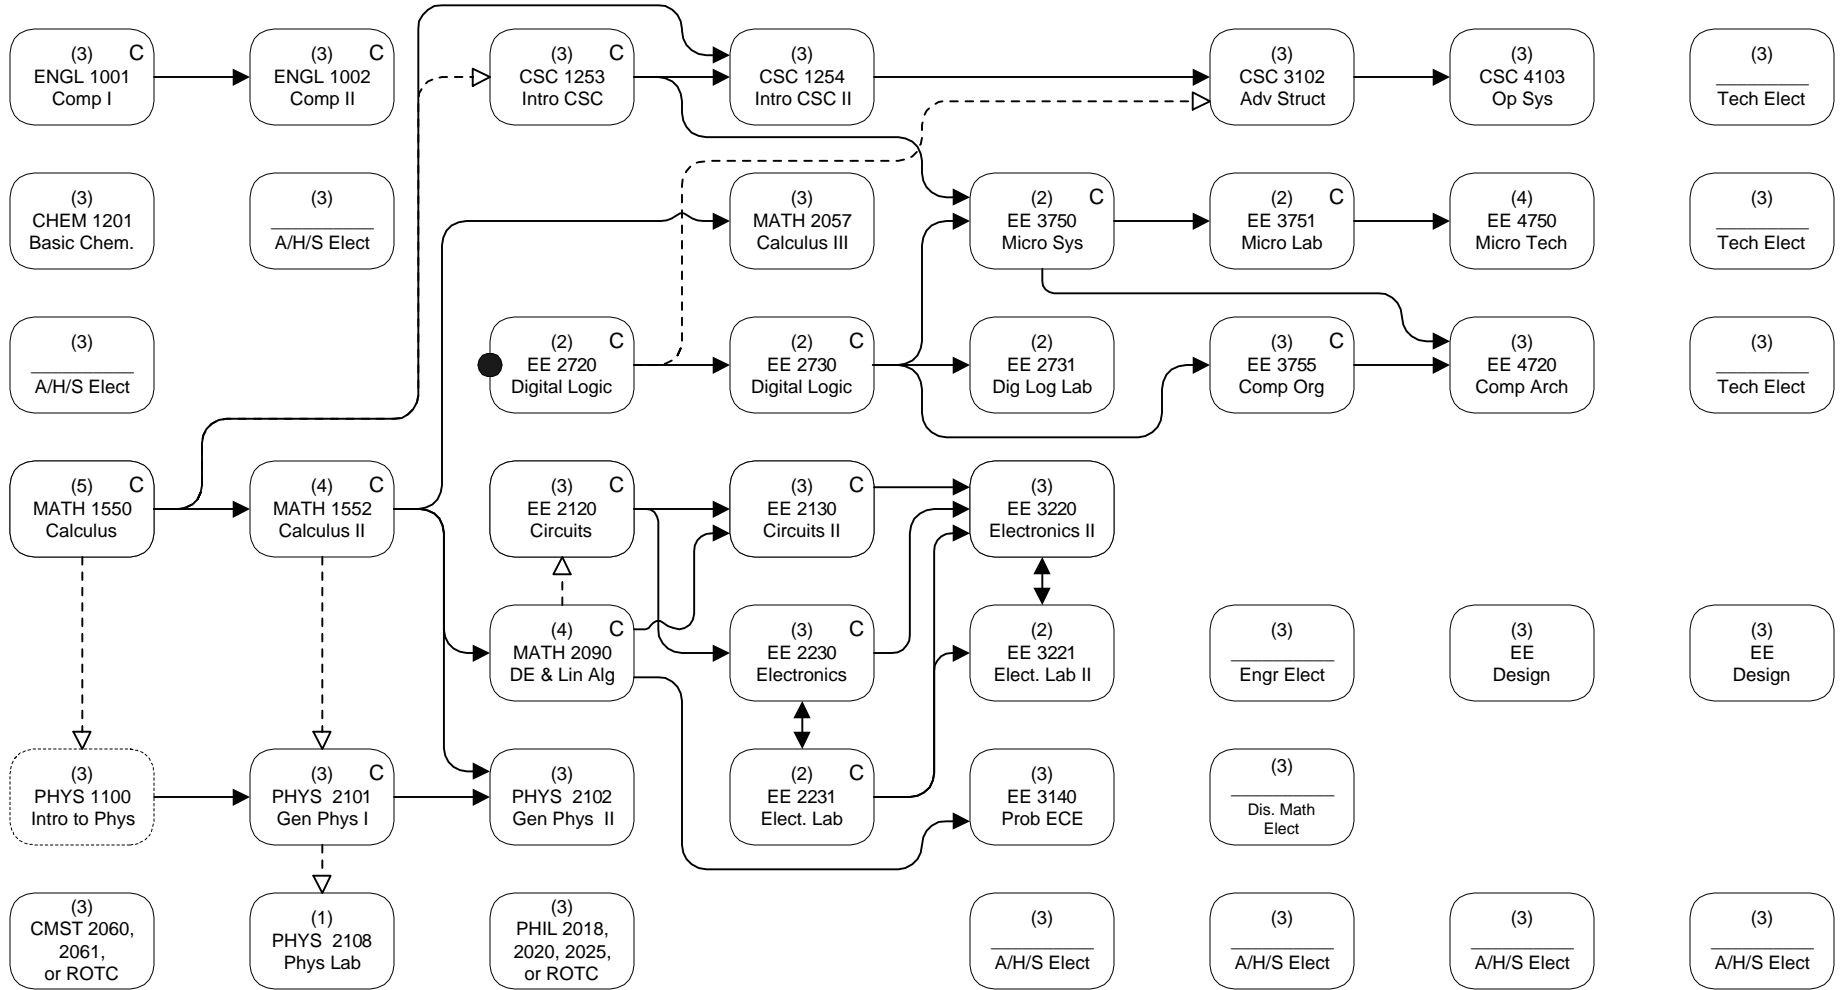

COMPUTER ENGINEERING

FALL	SPRING	FALL	SPRING	FALL	SPRING	FALL	SPRING
1	2	3	4	5	6	7	8

HOURS: 7 4 8 6 5 7 6 5 = 128

EEC

EEC

FLOWCHART LEGEND

- Credit required
- - - - -> Credit or registration required
- ↔ Co-registration required
- C Grade of "C" or better required BEFORE moving on to next course
- Must be admitted to college before enrollment