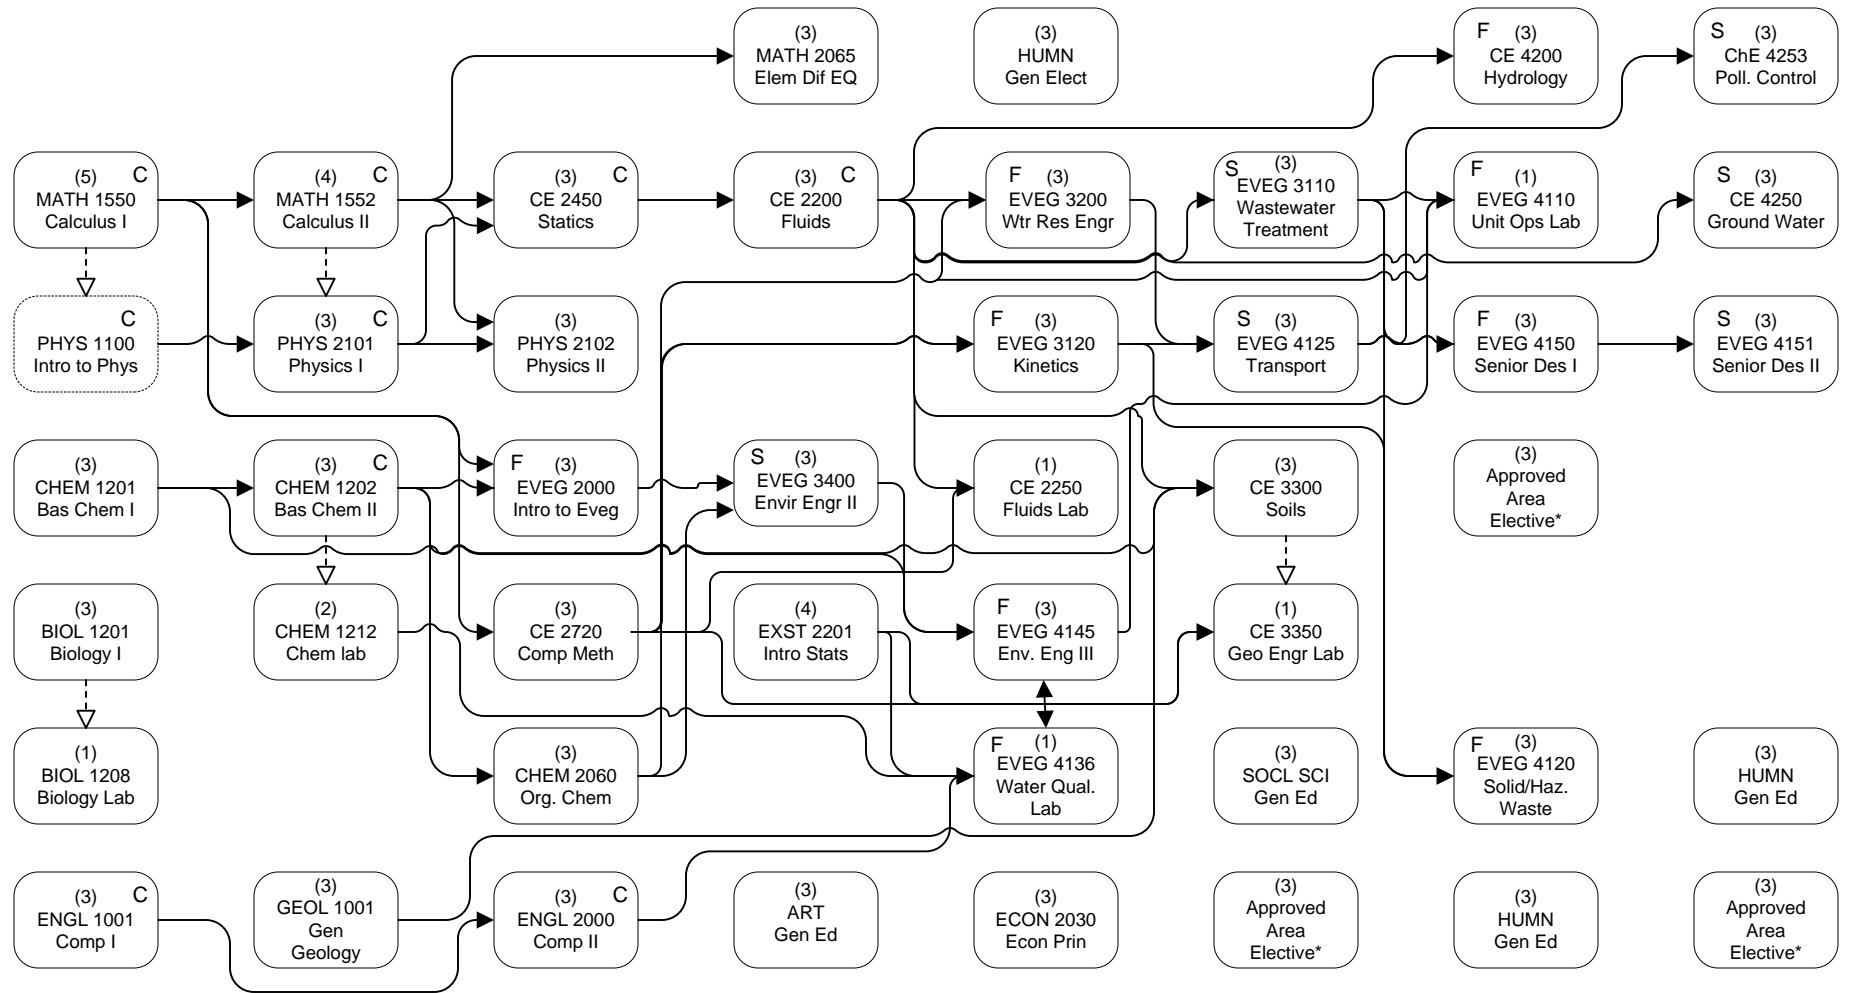

EVEG

EVEG

HOURS: 15 15 18 16 17 16 16 15 = 128

FLOWCHART LEGEND		F	Course taught in fall
→	Credit required	S	Course taught in spring
- - - - - ▷	Credit or registration required	Su	Course taught in summer
C	Grade of "C" or better required BEFORE moving on to next course	*	Sustainability, Coastal or general EVEG sequence
Gen Ed	General Education - See 2010-2011 General Catalog		

In order to minimize the chance of course time conflicts, it is recommended that you take courses in the listed semester.

3418 Patrick F Taylor Hall Environmental Engineering Office