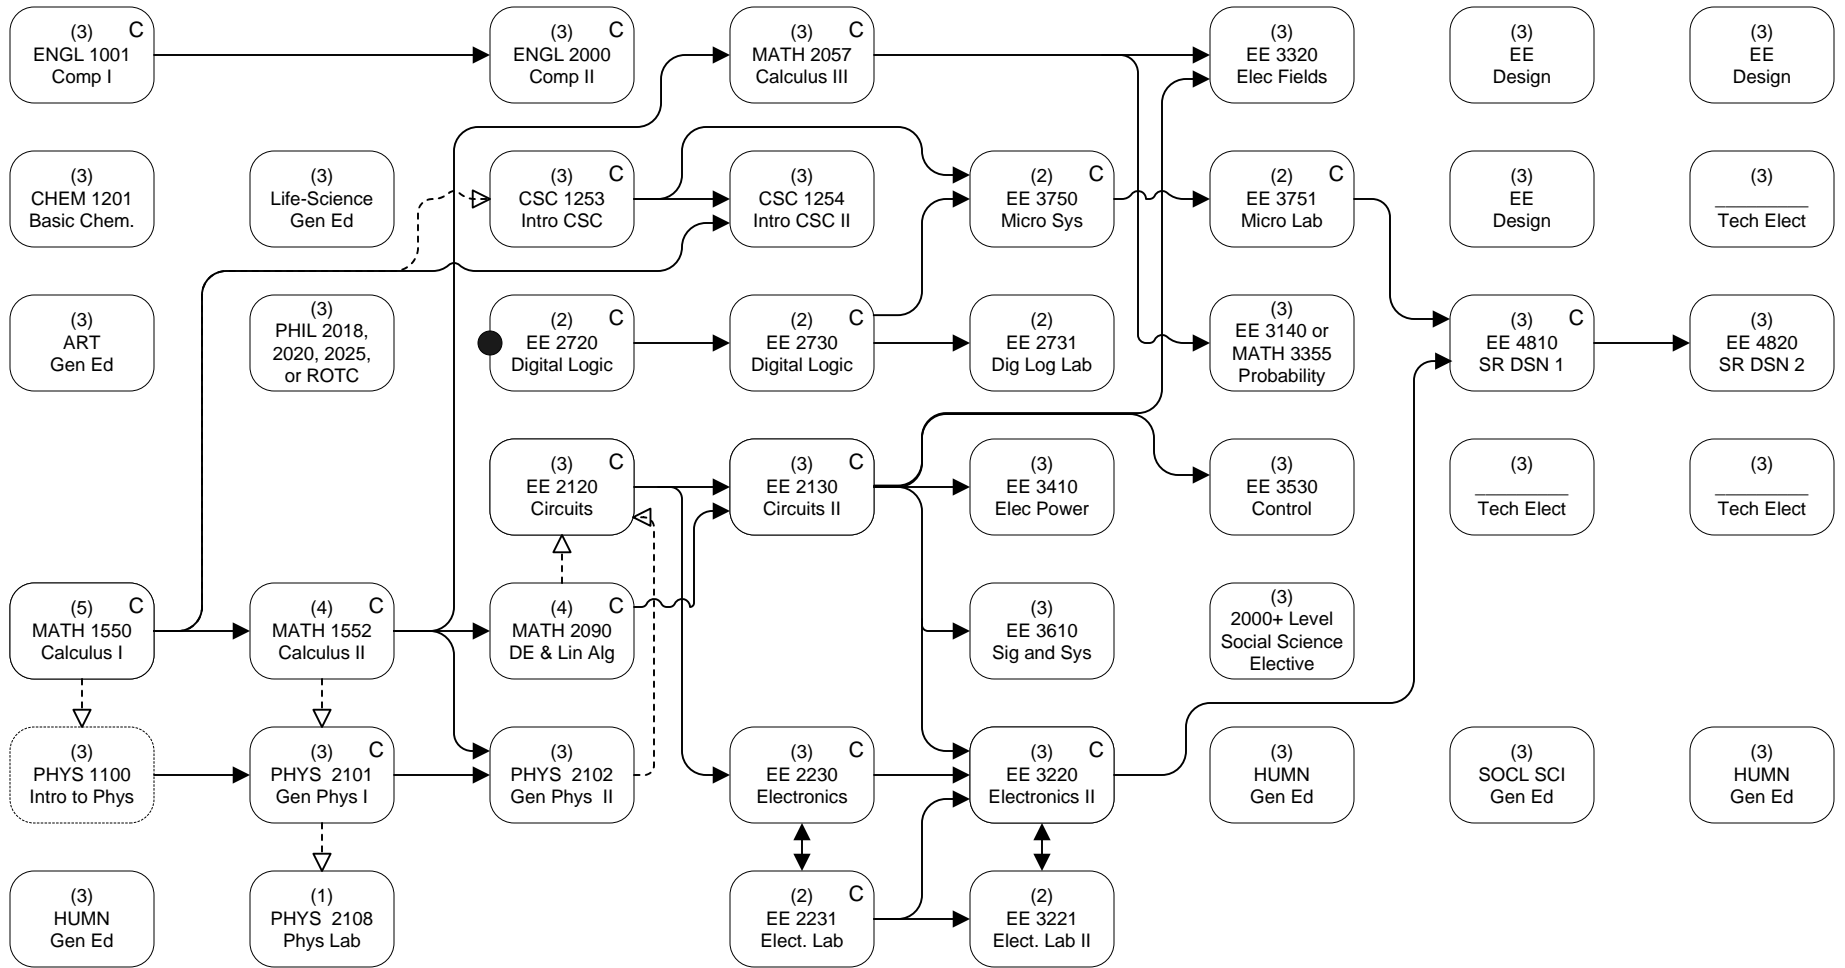

ELECTRICAL ENGINEERING

FALL	SPRING	FALL	SPRING	FALL	SPRING	FALL	SPRING
1	2	3	4	5	6	7	8

HOURS: 17 14 18 16 15 17 15 15 = 127

FLOWCHART LEGEND	
	Credit required
	Credit or registration required
	Co-registration required
	Must be admitted to college before enrollment
C Grade of "C" or better required BEFORE moving on to next course	
General Education – See 2010-2011 General Catalog	
102 Elec Engr Bldg Electrical Engineering Office	