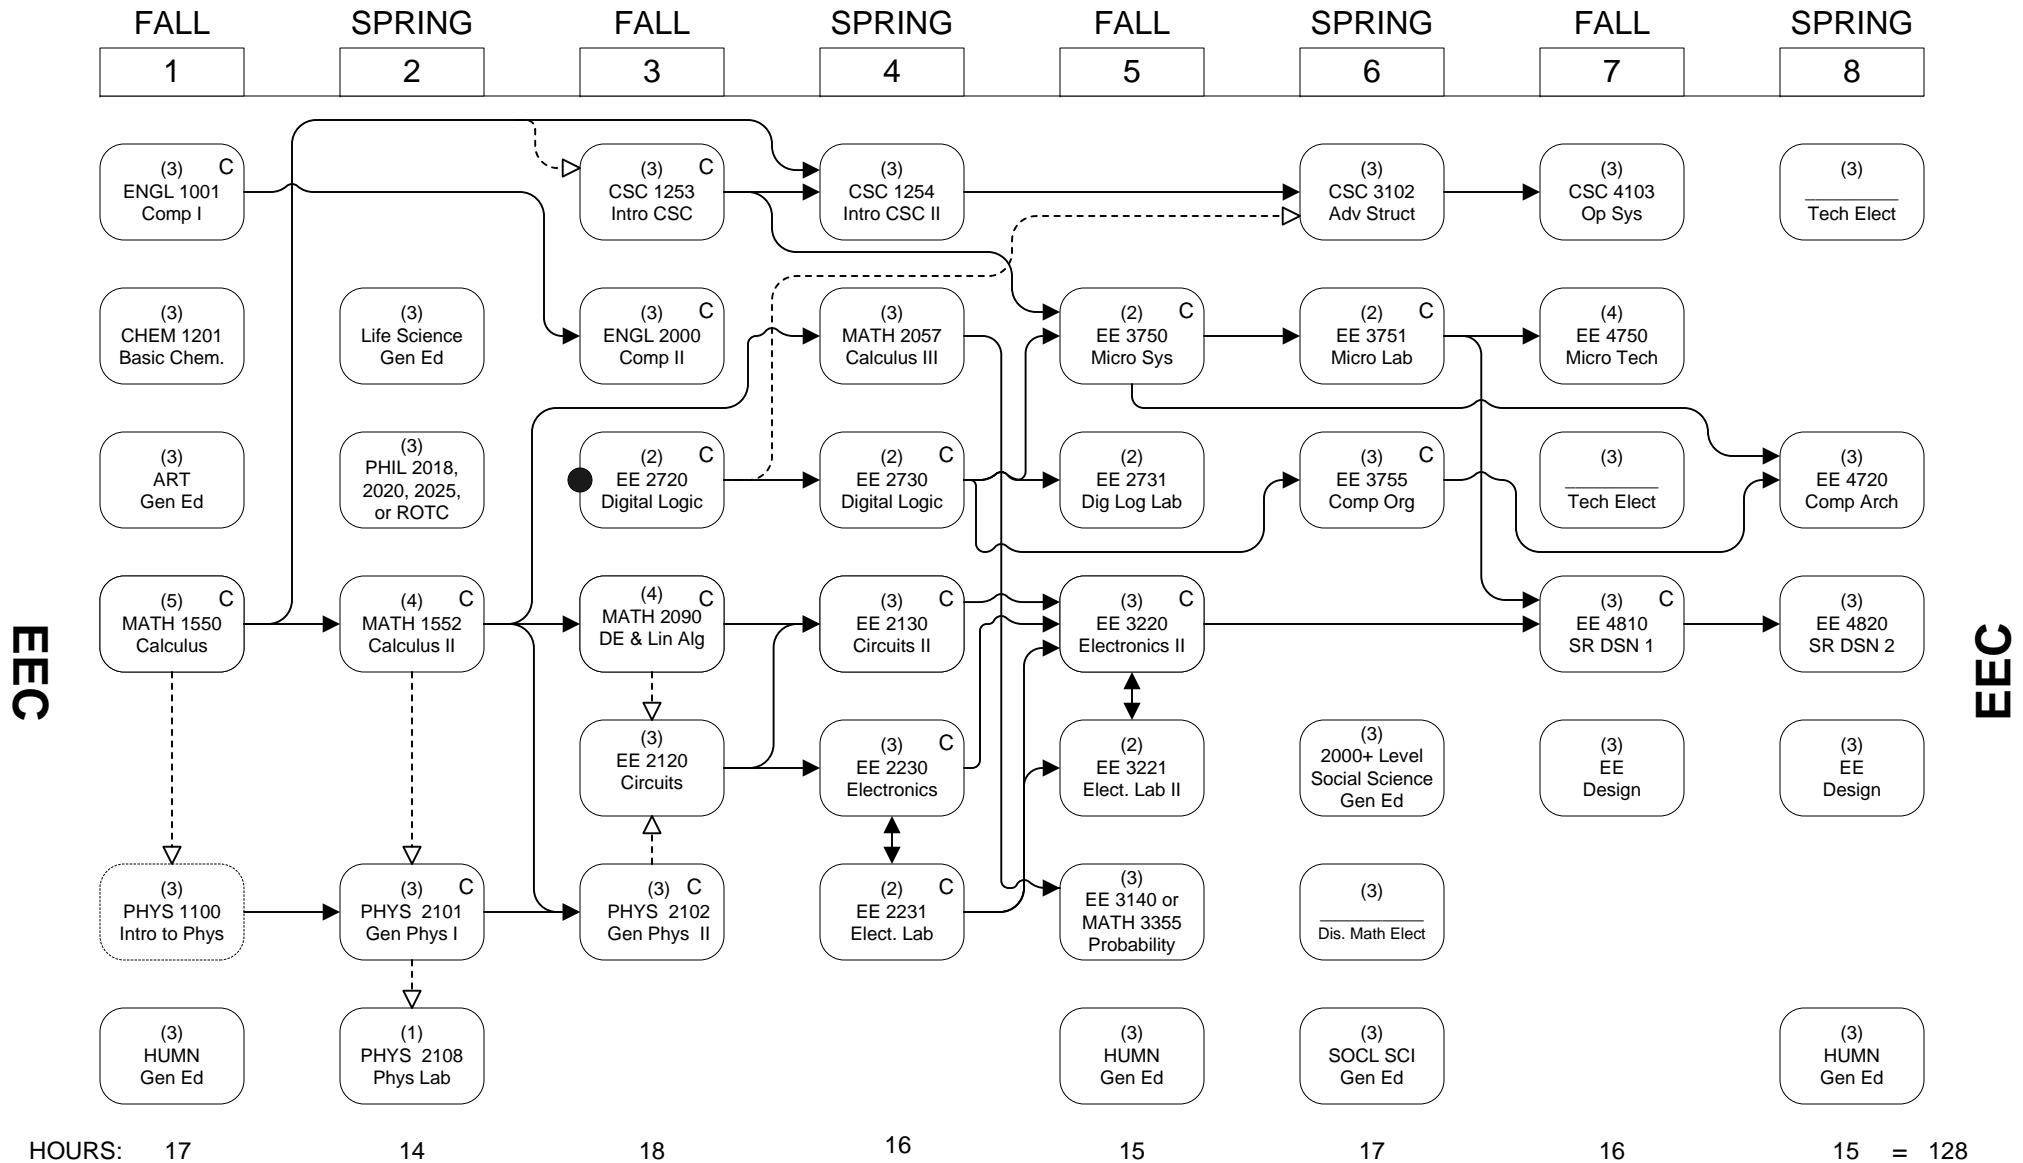

COMPUTER ENGINEERING

→ Credit required

- - - - - ▷ Credit or registration required

↔ Co-registration required

General Education –
See 2010-2011 General Catalog

FLOWCHART LEGEND

C Grade of "C" or better required BEFORE moving on to next course

● Must be admitted to college before enrollment

102 Elec Engr Bldg

Computer Engineering Office

Rev: 9/21/2010