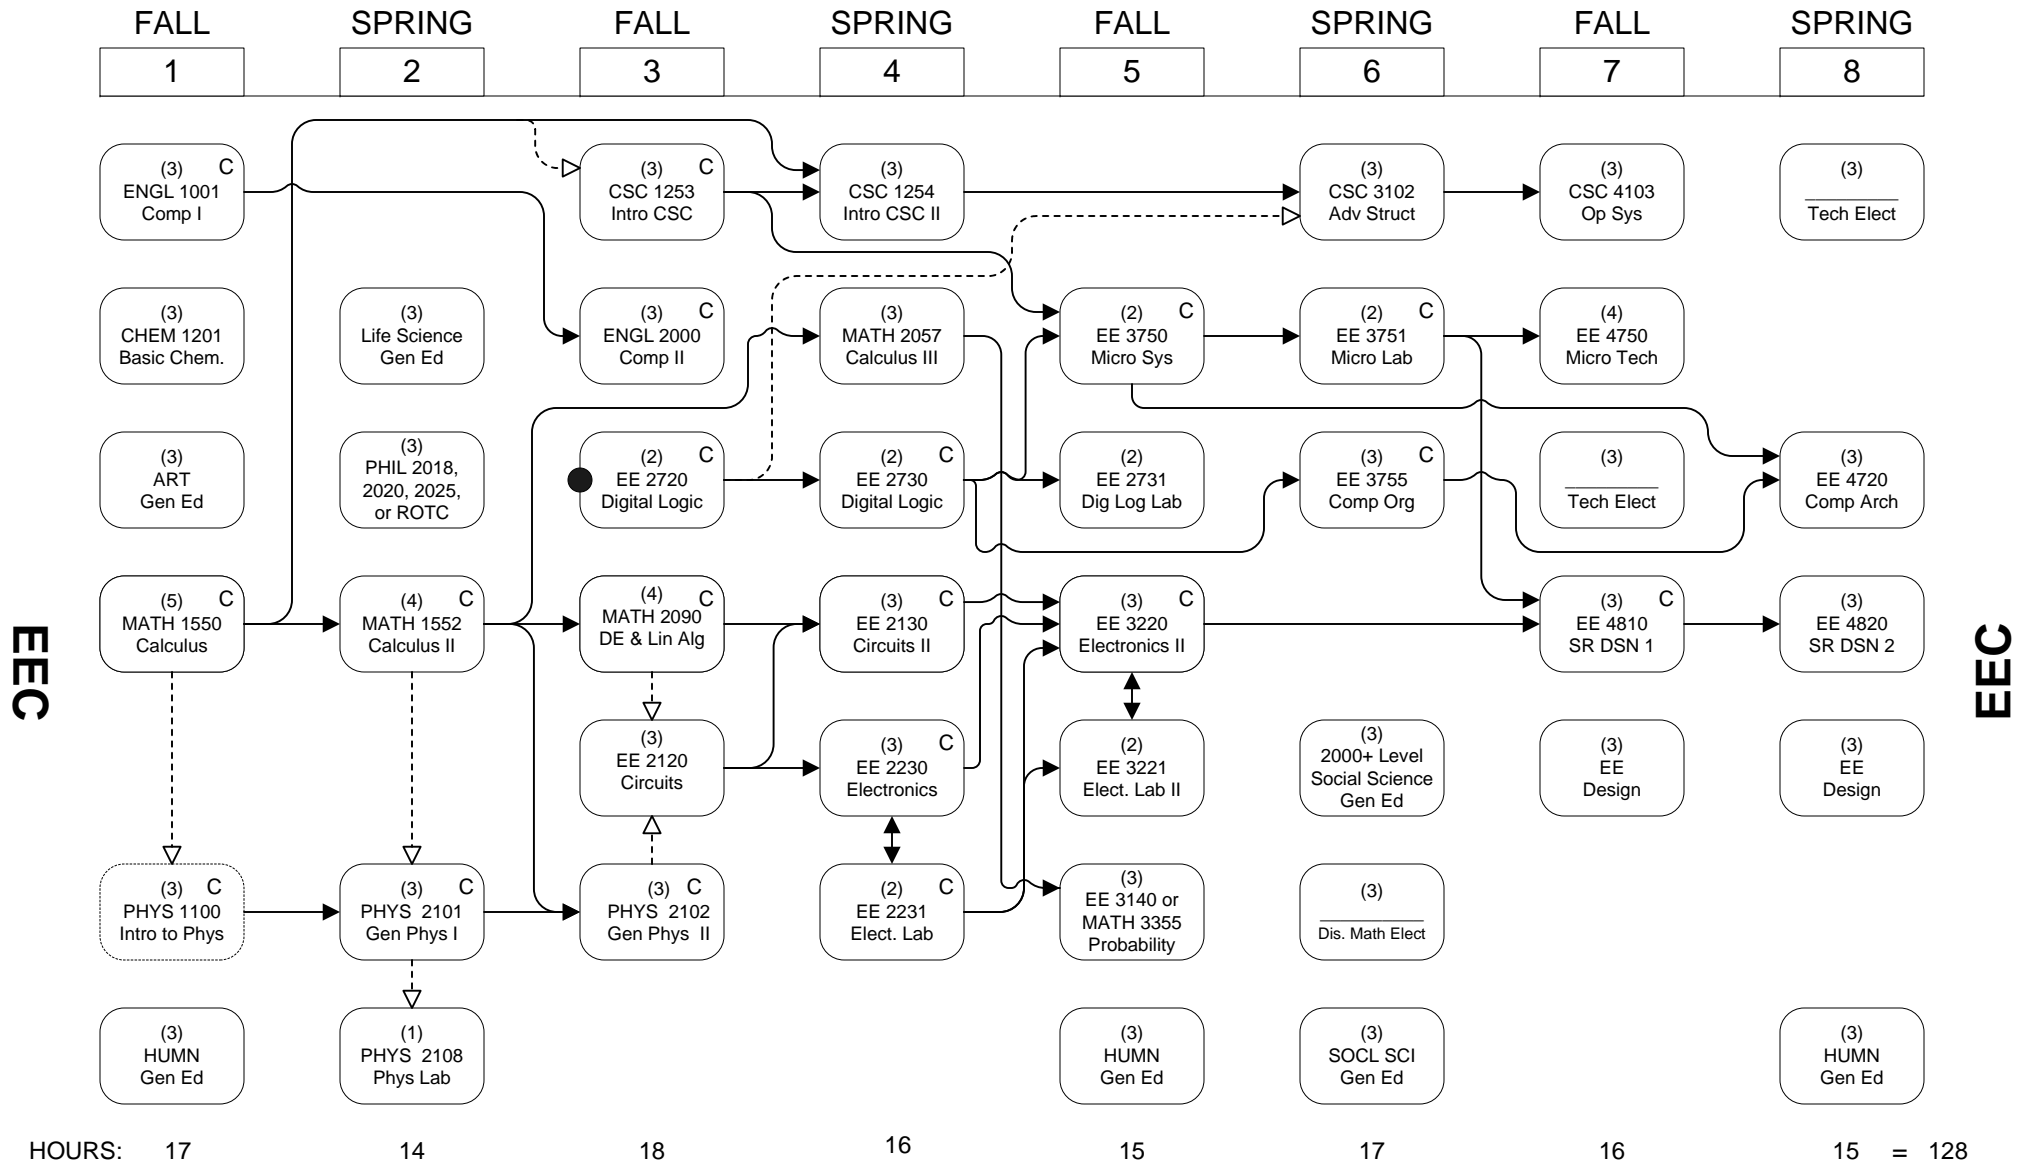

COMPUTER ENGINEERING

→ Credit required

- - - - - ▷ Credit or registration required

↔ Co-registration required

General Education –
See 2010-2011 General Catalog

FLOWCHART LEGEND

C Grade of "C" or better required BEFORE moving on to next course

● Must be admitted to college before enrollment

102 Elec Engr Bldg Computer Engineering Office www.eec.lsu.edu

Revised: 1/11/2010