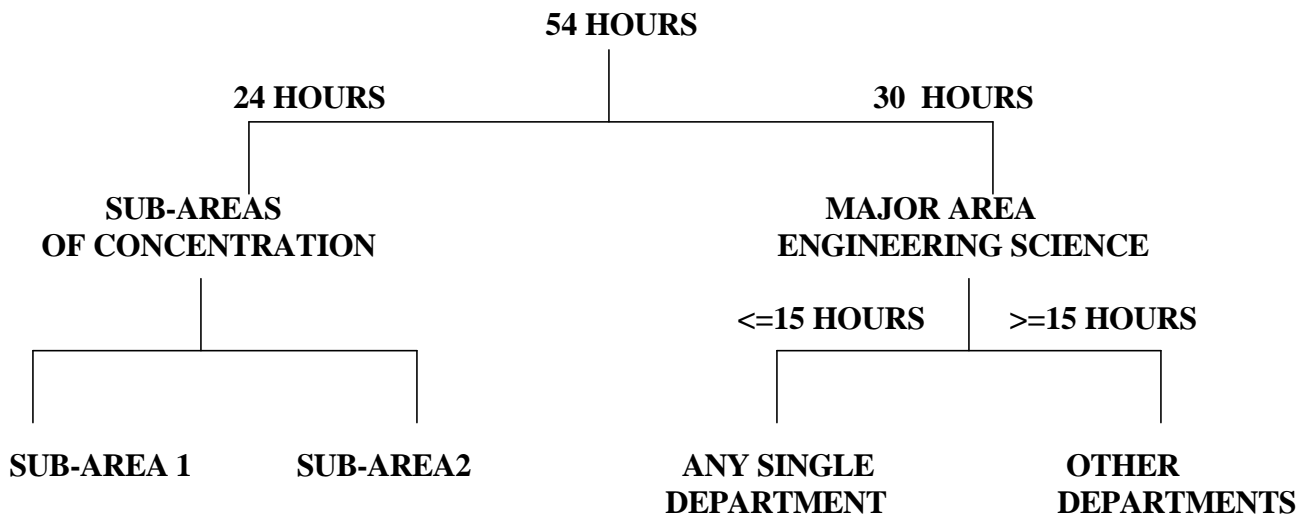

**INTERDEPARTMENTAL PROGRAMS IN ENGINEERING
DOCTOR OF PHILOSOPHY in ENGINEERING SCIENCE
DISTRIBUTION OF COURSEWORK HOURS**

DISTRIBUTION BY COLLEGE:

DISTRIBUTION BY AREAS OF STUDY:

12 HOURS ----- 12 HOURS
or
9 HOURS ----- 15 HOURS